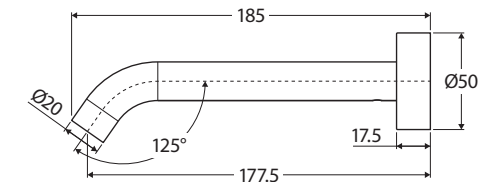

## BASIN/BATH OUTLET, 180MM

### Features

- Wall mounted, fixed position
- Includes pre-fitted basin aerator and free-flow bath aerator
- Push-fit installation
- Made from solid brass
- Female ½" BSPP inlet
- **WELS 5 Star rated, 5L/min when installed over basin**

We aim to ensure that specifications are correct at the time of publication. All measurements are shown in millimetres. Always use measurements of actual product received for final specification as the technical drawing may contain differences. Due to printing limitations, physical colour may vary from the image shown. Fienza reserves the right to make modifications without prior notice.