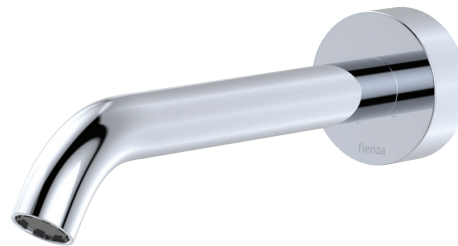

## BASIN/BATH OUTLET, 180MM

### Features

- Wall mounted, fixed position
- Includes pre-fitted basin aerator and free-flow bath aerator
- Push-fit installation
- Made from solid brass
- Female ½" BSPP inlet
- **WELS 5 Star rated, 5L/min when installed over basin**

### Available in

		
Electroplated Chrome <b>228115</b>	Electroplated Matte White <b>228115MW</b>	Electroplated Matte Black <b>228115B</b>
		
PVD Brushed Nickel <b>228115BN</b>	PVD Gun Metal <b>228115GM</b>	PVD Brushed Copper <b>228115CO</b>
		
	PVD Urban Brass <b>228115UB</b>	