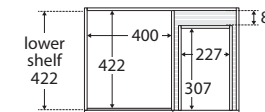

TOP VIEW: SHELF AREA & DRAWER AREA

SIDE VIEW: RECESS & DRAWER STORAGE

SIDE VIEW: SHELF STORAGE