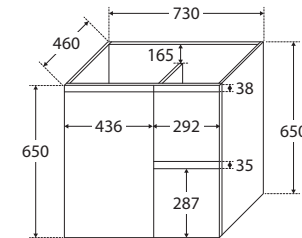

Edge

750MM WALL-HUNG CABINET

Features

- Textured print on interior and exterior
- Bevelled edge pull-channel
- Soft-close door and drawers
- Full extension drawer runners
- 16 mm thick backing board and drawer bases

TOP VIEW: SHELF AREA & DRAWER AREA