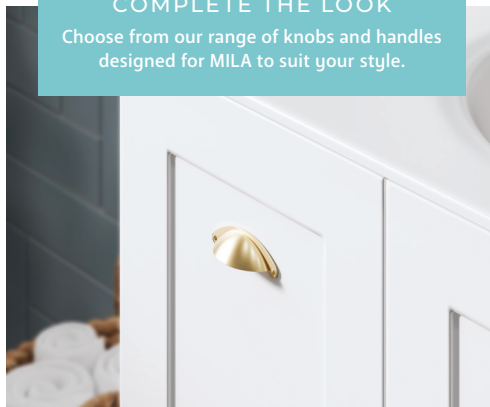

Mila

750MM WALL-HUNG CABINET, LEFT DRAWERS

Features

- High quality, satin white exterior with bright white interior
- Soft-close doors and drawers
- Requires handles (not included)
- 16 mm thick backing boards and drawer bases
- FSC certified, eco-friendly E0 board

NOTE: HANDLES REQUIRED

TOP VIEW: SHELF AREA & DRAWER AREA

SIDE VIEW: RECESS & SHELF STORAGE

SIDE VIEW: DRAWER STORAGE

COMPLETE THE LOOK

Choose from our range of knobs and handles designed for MILA to suit your style.