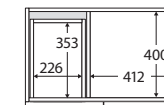

Mila

750MM WALL-HUNG CABINET, LEFT DRAWERS

Features

- High quality, satin white exterior with bright white interior
- Soft-close doors and drawers
- Requires handles (not included)
- 16 mm thick backing boards and drawer bases
- FSC certified, eco-friendly E0 board

NOTE: HANDLES REQUIRED

TOP VIEW: SHELF AREA & DRAWER AREA

SIDE VIEW: RECESS & SHELF STORAGE

SIDE VIEW: DRAWER STORAGE

COMPLETE THE LOOK

Choose from our range of knobs and handles designed for MILA to suit your style.

We aim to ensure that specifications are correct at the time of publication. All measurements are shown in millimetres. For MDF cabinetry, please allow +/- 5 mm tolerance per 1000 mm for manufacturing variance in straightness. Always use measurements of actual product received for final specification as the technical drawing may contain differences. Due to printing limitations, physical colour may vary from the image shown. Fienza reserves the right to make modifications without prior notice.