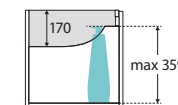

Mila

750MM WALL-HUNG CABINET, LEFT DRAWERS

Features

- High quality, satin white exterior with bright white interior
- Soft-close doors and drawers
- Requires handles (not included)
- 16 mm thick backing boards and drawer bases
- FSC certified, eco-friendly E0 board

NOTE: HANDLES REQUIRED

TOP VIEW: SHELF AREA & DRAWER AREA

SIDE VIEW: RECESS & SHELF STORAGE

SIDE VIEW: DRAWER STORAGE

COMPLETE THE LOOK

Choose from our range of knobs and handles designed for MILA to suit your style.