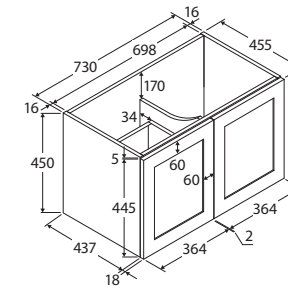

Mila

750MM WALL-HUNG CABINET, LEFT DRAWERS

Features

- High quality, satin white exterior with bright white interior
- Soft-close doors and drawers
- Requires handles (not included)
- 16 mm thick backing boards and drawer bases
- FSC certified, eco-friendly E0 board

NOTE: HANDLES REQUIRED

TOP VIEW: SHELF AREA & DRAWER AREA

SIDE VIEW: RECESS & SHELF STORAGE

SIDE VIEW: DRAWER STORAGE

COMPLETE THE LOOK

Choose from our range of knobs and handles designed for MILA to suit your style.

We aim to ensure that specifications are correct at the time of publication. All measurements are shown in millimetres. For MDF cabinetry, please allow +/- 5 mm tolerance per 1000 mm for manufacturing variance in straightness. Always use measurements of actual product received for final specification as the technical drawing may contain differences. Due to printing limitations, physical colour may vary from the image shown. Fienza reserves the right to make modifications without prior notice.