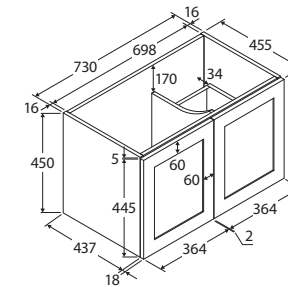

Mila

750MM WALL-HUNG CABINET, RIGHT DRAWERS

Features

- High quality, satin white exterior with bright white interior
- Soft-close doors and drawers
- Requires handles (not included)
- 16 mm thick backing boards and drawer bases
- FSC certified, eco-friendly E0 board

NOTE: HANDLES REQUIRED

TOP VIEW: SHELF AREA & DRAWER AREA

SIDE VIEW: RECESS & SHELF STORAGE

SIDE VIEW: DRAWER STORAGE

COMPLETE THE LOOK

Choose from our range of knobs and handles designed for MILA to suit your style.

We aim to ensure that specifications are correct at the time of publication. All measurements are shown in millimetres. For MDF cabinetry, please allow +/- 5 mm tolerance per 1000 mm for manufacturing variance in straightness. Always use measurements of actual product received for final specification as the technical drawing may contain differences. Due to printing limitations, physical colour may vary from the image shown. Fienza reserves the right to make modifications without prior notice.