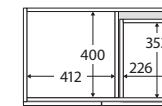

Mila

750MM WALL-HUNG CABINET, RIGHT DRAWERS

Features

- High quality, satin white exterior with bright white interior
- Soft-close doors and drawers
- Requires handles (not included)
- 16 mm thick backing boards and drawer bases
- FSC certified, eco-friendly E0 board

NOTE: HANDLES REQUIRED

TOP VIEW: SHELF AREA & DRAWER AREA

SIDE VIEW: RECESS & SHELF STORAGE

SIDE VIEW: DRAWER STORAGE

COMPLETE THE LOOK

Choose from our range of knobs and handles designed for MILA to suit your style.

We aim to ensure that specifications are correct at the time of publication. All measurements are shown in millimetres. For MDF cabinetry, please allow +/- 5 mm tolerance per 1000 mm for manufacturing variance in straightness. Always use measurements of actual product received for final specification as the technical drawing may contain differences. Due to printing limitations, physical colour may vary from the image shown. Fienza reserves the right to make modifications without prior notice.