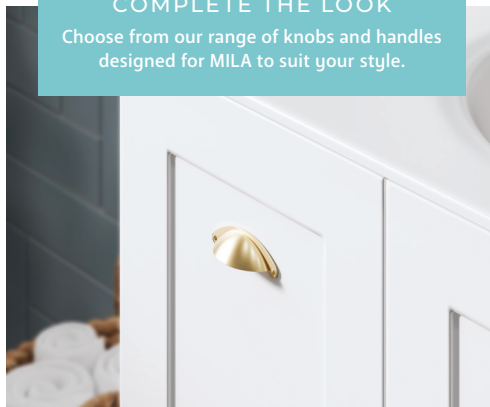

Mila

750MM WALL-HUNG CABINET, RIGHT DRAWERS

Features

- High quality, satin white exterior with bright white interior
- Soft-close doors and drawers
- Requires handles (not included)
- 16 mm thick backing boards and drawer bases
- FSC certified, eco-friendly E0 board

NOTE: HANDLES REQUIRED

TOP VIEW: SHELF AREA & DRAWER AREA

SIDE VIEW: RECESS & SHELF STORAGE

SIDE VIEW: DRAWER STORAGE

COMPLETE THE LOOK

Choose from our range of knobs and handles designed for MILA to suit your style.