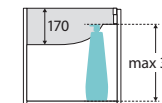

Mila

750MM WALL-HUNG CABINET, RIGHT DRAWERS

Features

- High quality, satin white exterior with bright white interior
- Soft-close doors and drawers
- Requires handles (not included)
- 16 mm thick backing boards and drawer bases
- FSC certified, eco-friendly E0 board

NOTE: HANDLES REQUIRED

TOP VIEW: SHELF AREA & DRAWER AREA

SIDE VIEW: RECESS & SHELF STORAGE

SIDE VIEW: DRAWER STORAGE

COMPLETE THE LOOK

Choose from our range of knobs and handles designed for MILA to suit your style.