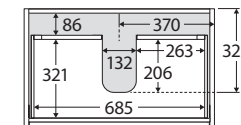

## 750MM WALL-HUNG CABINET

TOP VIEW: DRAWER AREA

SIDE VIEW: DRAWER STORAGE

We aim to ensure that specifications are correct at the time of publication. All measurements are shown in millimetres. For MDF cabinetry, please allow +/- 5 mm tolerance per 1000 mm for manufacturing variance in straightness. Always use measurements of actual product received for final specification as the technical drawing may contain differences. Due to printing limitations, physical colour may vary from the image shown. Fienza reserves the right to make modifications without prior notice.