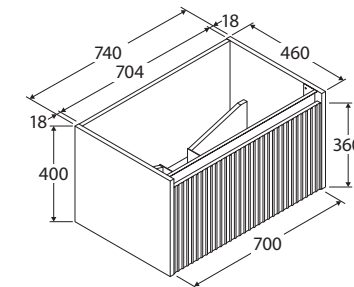

## 750MM WALL-HUNG CABINET

TOP VIEW: DRAWER AREA

SIDE VIEW: DRAWER STORAGE