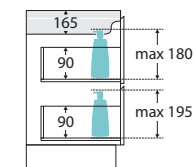

### Features

- Textured print on interior and exterior
- Bevelled edge pull-channel
- Soft-close door and drawers
- Full extension drawer runners
- 16 mm thick backing board and drawer bases

TOP VIEW: SHELF AREA & DRAWER AREA

SIDE VIEW:  
SHELF STORAGE

SIDE VIEW: RECESS  
& DRAWER STORAGE