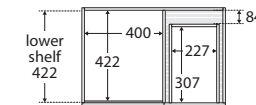

## Edge 750MM CABINET ON KICKBOARD

SIDE VIEW:  
SHELF STORAGE

SIDE VIEW: RECESS  
& DRAWER STORAGE