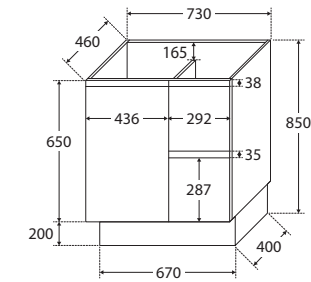

Edge 750MM CABINET ON KICKBOARD

Features

- Textured print on interior and exterior
- Bevelled edge pull-channel
- Soft-close door and drawers
- Full extension drawer runners
- 16 mm thick backing board and drawer bases

TOP VIEW: SHELF AREA & DRAWER AREA