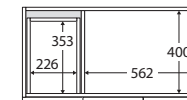

Mila

900MM WALL-HUNG CABINET, LEFT DRAWERS

Features

- High quality, satin white exterior with bright white interior
- Soft-close doors and drawers
- Requires handles (not included)
- 16 mm thick backing boards and drawer bases
- FSC certified, eco-friendly E0 board

NOTE: HANDLES REQUIRED

TOP VIEW: SHELF AREA & DRAWER AREA

SIDE VIEW: RECESS & SHELF STORAGE

SIDE VIEW: DRAWER STORAGE

COMPLETE THE LOOK

Choose from our range of knobs and handles designed for MILA to suit your style.

We aim to ensure that specifications are correct at the time of publication. All measurements are shown in millimetres. For MDF cabinetry, please allow +/- 5 mm tolerance per 1000 mm for manufacturing variance in straightness. Always use measurements of actual product received for final specification as the technical drawing may contain differences. Due to printing limitations, physical colour may vary from the image shown. Fienza reserves the right to make modifications without prior notice.