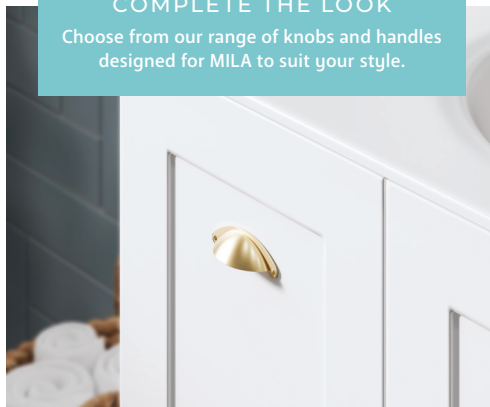

Mila

900MM WALL-HUNG CABINET, LEFT DRAWERS

Features

- High quality, satin white exterior with bright white interior
- Soft-close doors and drawers
- Requires handles (not included)
- 16 mm thick backing boards and drawer bases
- FSC certified, eco-friendly E0 board

NOTE: HANDLES REQUIRED

TOP VIEW: SHELF AREA & DRAWER AREA

SIDE VIEW: RECESS & SHELF STORAGE

SIDE VIEW: DRAWER STORAGE

COMPLETE THE LOOK

Choose from our range of knobs and handles designed for MILA to suit your style.