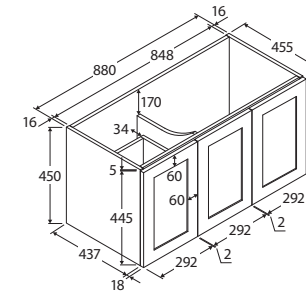

Mila

900MM WALL-HUNG CABINET, LEFT DRAWERS

Features

- High quality, satin white exterior with bright white interior
- Soft-close doors and drawers
- Requires handles (not included)
- 16 mm thick backing boards and drawer bases
- FSC certified, eco-friendly E0 board

NOTE: HANDLES REQUIRED

TOP VIEW: SHELF AREA & DRAWER AREA

SIDE VIEW: RECESS & SHELF STORAGE

SIDE VIEW: DRAWER STORAGE

COMPLETE THE LOOK

Choose from our range of knobs and handles designed for MILA to suit your style.