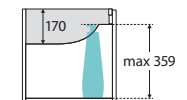

Mila

900MM WALL-HUNG CABINET, LEFT DRAWERS

Features

- High quality, satin white exterior with bright white interior
- Soft-close doors and drawers
- Requires handles (not included)
- 16 mm thick backing boards and drawer bases
- FSC certified, eco-friendly E0 board

NOTE: HANDLES REQUIRED

TOP VIEW: SHELF AREA & DRAWER AREA

SIDE VIEW: RECESS & SHELF STORAGE

SIDE VIEW: DRAWER STORAGE

COMPLETE THE LOOK

Choose from our range of knobs and handles designed for MILA to suit your style.