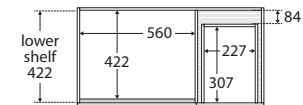

Edge

900MM CABINET ON KICKBOARD

Features

- Textured print on interior and exterior
- Bevelled edge pull-channel
- Soft-close doors and drawers
- Full extension drawer runners
- 16 mm thick backing board and drawer bases

TOP VIEW: SHELF AREA & DRAWER AREA

SIDE VIEW: SHELF STORAGE

SIDE VIEW: RECESS & DRAWER STORAGE

Available in

Scandi Oak with Left Drawers

90SKL

Walnut with Left Drawers

90WAKL

We aim to ensure that specifications are correct at the time of publication. All measurements are shown in millimetres. For MDF cabinetry, please allow +/- 5 mm tolerance per 1000 mm for manufacturing variance in straightness. Always use measurements of actual product received for final specification as the technical drawing may contain differences. Due to printing limitations, physical colour may vary from the image shown. Fienza reserves the right to make modifications without prior notice.