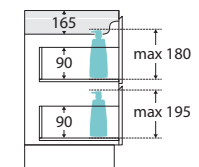

Edge

900MM CABINET ON KICKBOARD

Features

- Textured print on interior and exterior
- Bevelled edge pull-channel
- Soft-close doors and drawers
- Full extension drawer runners
- 16 mm thick backing board and drawer bases

TOP VIEW: SHELF AREA & DRAWER AREA

SIDE VIEW: SHELF STORAGE

SIDE VIEW: RECESS & DRAWER STORAGE

Available in

Scandi Oak with Left Drawers

90SKL

Walnut with Left Drawers

90WAKL

We aim to ensure that specifications are correct at the time of publication. All measurements are shown in millimetres. For MDF cabinetry, please allow +/- 5 mm tolerance per 1000 mm for manufacturing variance in straightness. Always use measurements of actual product received for final specification as the technical drawing may contain differences. Due to printing limitations, physical colour may vary from the image shown. Fienza reserves the right to make modifications without prior notice.