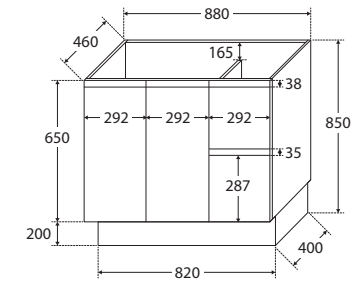

Edge

900MM CABINET ON KICKBOARD

Features

- Textured print on interior and exterior
- Bevelled edge pull-channel
- Soft-close doors and drawers
- Full extension drawer runners
- 16 mm thick backing board and drawer bases

TOP VIEW: SHELF AREA & DRAWER AREA

SIDE VIEW: SHELF STORAGE

SIDE VIEW: RECESS & DRAWER STORAGE

Available in

Scandi Oak with Left Drawers

90SKL

Walnut with Left Drawers

90WAKL

We aim to ensure that specifications are correct at the time of publication. All measurements are shown in millimetres. For MDF cabinetry, please allow +/- 5 mm tolerance per 1000 mm for manufacturing variance in straightness. Always use measurements of actual product received for final specification as the technical drawing may contain differences. Due to printing limitations, physical colour may vary from the image shown. Fienza reserves the right to make modifications without prior notice.