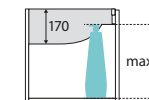

Mila

900MM WALL-HUNG CABINET, RIGHT DRAWERS

Features

- High quality, satin white exterior with bright white interior
- Soft-close doors and drawers
- Requires handles (not included)
- 16 mm thick backing boards and drawer bases
- FSC certified, eco-friendly E0 board

NOTE: HANDLES REQUIRED

TOP VIEW: SHELF AREA & DRAWER AREA

SIDE VIEW: RECESS & SHELF STORAGE

SIDE VIEW: DRAWER STORAGE

COMPLETE THE LOOK

Choose from our range of knobs and handles designed for MILA to suit your style.