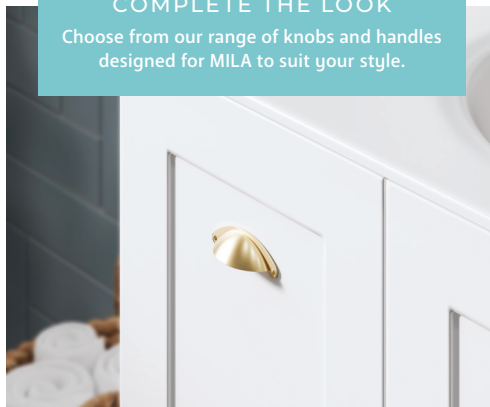

Mila

900MM WALL-HUNG CABINET, RIGHT DRAWERS

Features

- High quality, satin white exterior with bright white interior
- Soft-close doors and drawers
- Requires handles (not included)
- 16 mm thick backing boards and drawer bases
- FSC certified, eco-friendly E0 board

NOTE: HANDLES REQUIRED

TOP VIEW: SHELF AREA & DRAWER AREA

SIDE VIEW: RECESS & SHELF STORAGE

SIDE VIEW: DRAWER STORAGE

COMPLETE THE LOOK

Choose from our range of knobs and handles designed for MILA to suit your style.