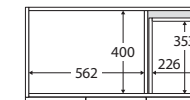

Mila

900MM WALL-HUNG CABINET, RIGHT DRAWERS

Features

- High quality, satin white exterior with bright white interior
- Soft-close doors and drawers
- Requires handles (not included)
- 16 mm thick backing boards and drawer bases
- FSC certified, eco-friendly E0 board

NOTE: HANDLES REQUIRED

TOP VIEW: SHELF AREA & DRAWER AREA

SIDE VIEW: RECESS & SHELF STORAGE

SIDE VIEW: DRAWER STORAGE

COMPLETE THE LOOK

Choose from our range of knobs and handles designed for MILA to suit your style.

We aim to ensure that specifications are correct at the time of publication. All measurements are shown in millimetres. For MDF cabinetry, please allow +/- 5 mm tolerance per 1000 mm for manufacturing variance in straightness. Always use measurements of actual product received for final specification as the technical drawing may contain differences. Due to printing limitations, physical colour may vary from the image shown. Fienza reserves the right to make modifications without prior notice.