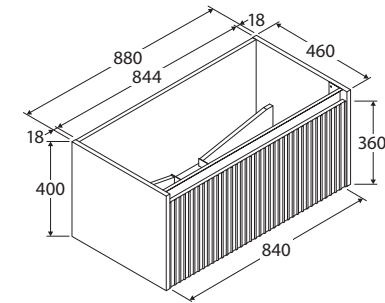

Alina

900MM WALL-HUNG CABINET

Features

- Stylish square groove fluting on front panel
- Premium interior finishes
- Discrete pull-channel
- Soft-close drawer
- Full extension drawer runners
- 16 mm thick backing boards and drawer bases
- Made from sustainably sourced timber

We aim to ensure that specifications are correct at the time of publication. All measurements are shown in millimetres. For MDF cabinetry, please allow +/- 5 mm tolerance per 1000 mm for manufacturing variance in straightness. Always use measurements of actual product received for final specification as the technical drawing may contain differences. Due to printing limitations, physical colour may vary from the image shown. Fienza reserves the right to make modifications without prior notice.