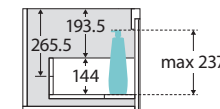

SIDE VIEW: DRAWER STORAGE