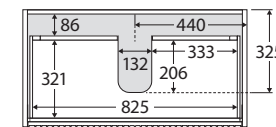

TOP VIEW: DRAWER AREA

SIDE VIEW: DRAWER STORAGE