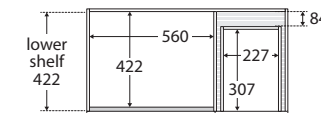

Edge 900MM WALL-HUNG CABINET

Features

- Textured print on interior and exterior
- Bevelled edge pull-channel
- Soft-close doors and drawers
- Full extension drawer runners
- 16 mm thick backing board and drawer bases

TOP VIEW: SHELF AREA & DRAWER AREA

SIDE VIEW:
SHELF STORAGE

SIDE VIEW: RECESS
& DRAWER STORAGE

Available in

Scandi Oak with
Left Drawers

90SL

Walnut with
Left Drawers

90WAL

We aim to ensure that specifications are correct at the time of publication. All measurements are shown in millimetres. For MDF cabinetry, please allow +/- 5 mm tolerance per 1000 mm for manufacturing variance in straightness. Always use measurements of actual product received for final specification as the technical drawing may contain differences. Due to printing limitations, physical colour may vary from the image shown. Fienza reserves the right to make modifications without prior notice.