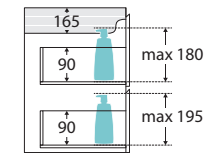

Edge 900MM WALL-HUNG CABINET

Features

- Textured print on interior and exterior
- Bevelled edge pull-channel
- Soft-close doors and drawers
- Full extension drawer runners
- 16 mm thick backing board and drawer bases

TOP VIEW: SHELF AREA & DRAWER AREA

SIDE VIEW:
SHELF STORAGE

SIDE VIEW: RECESS
& DRAWER STORAGE

Available in

Scandi Oak with
Left Drawers

90SL

Walnut with
Left Drawers

90WAL