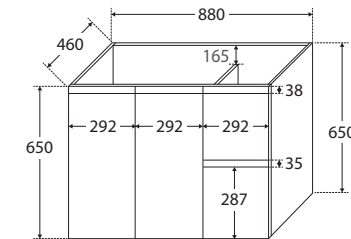

Edge 900MM WALL-HUNG CABINET

Features

- Textured print on interior and exterior
- Bevelled edge pull-channel
- Soft-close doors and drawers
- Full extension drawer runners
- 16 mm thick backing board and drawer bases

TOP VIEW: SHELF AREA & DRAWER AREA

SIDE VIEW:
SHELF STORAGE

SIDE VIEW: RECESS
& DRAWER STORAGE

Available in

Scandi Oak with
Left Drawers

90SL

Walnut with
Left Drawers

90WAL

We aim to ensure that specifications are correct at the time of publication. All measurements are shown in millimetres. For MDF cabinetry, please allow +/- 5 mm tolerance per 1000 mm for manufacturing variance in straightness. Always use measurements of actual product received for final specification as the technical drawing may contain differences. Due to printing limitations, physical colour may vary from the image shown. Fienza reserves the right to make modifications without prior notice.