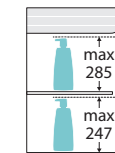

Edge 900MM WALL-HUNG CABINET

Features

- Textured print on interior and exterior
- Bevelled edge pull-channel
- Soft-close doors and drawers
- Full extension drawer runners
- 16 mm thick backing board and drawer bases

TOP VIEW: SHELF AREA & DRAWER AREA

SIDE VIEW:
SHELF STORAGE

SIDE VIEW: RECESS
& DRAWER STORAGE

Available in

Scandi Oak with
Left Drawers

90SL

Walnut with
Left Drawers

90WAL