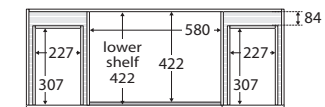

## Edge 1200MM CABINET ON KICKBOARD

SIDE VIEW:  
SHELF STORAGE

SIDE VIEW: RECESS  
& DRAWER STORAGE