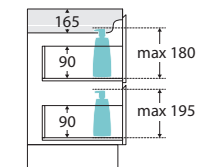

### Features

- Textured print on interior and exterior
- Bevelled edge pull-channel
- Soft-close doors and drawers
- Full extension drawer runners
- 16 mm thick backing board and drawer bases

TOP VIEW: SHELF AREA & DRAWER AREA

SIDE VIEW:  
SHELF STORAGE

SIDE VIEW: RECESS  
& DRAWER STORAGE