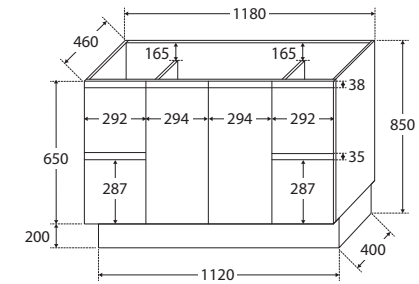

Edge 1200MM CABINET ON KICKBOARD

Features

- Textured print on interior and exterior
- Bevelled edge pull-channel
- Soft-close doors and drawers
- Full extension drawer runners
- 16 mm thick backing board and drawer bases

TOP VIEW: SHELF AREA & DRAWER AREA