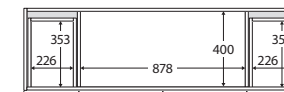

## 1500MM WALL-HUNG CABINET

NOTE: HANDLES REQUIRED

TOP VIEW: SHELF AREA & DRAWER AREA

SIDE VIEW: RECESS & SHELF STORAGE

SIDE VIEW: DRAWER STORAGE