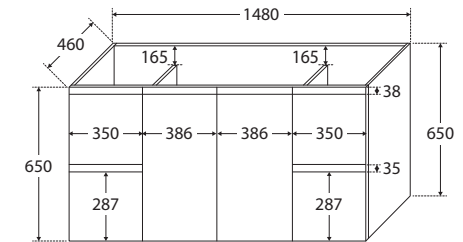

Edge 1500MM WALL-HUNG CABINET

Features

- Textured print on interior and exterior
- Bevelled edge pull-channel
- Soft-close doors and drawers
- Full extension drawer runners
- 16 mm thick backing board and drawer bases

TOP VIEW: SHELF AREA & DRAWER AREA