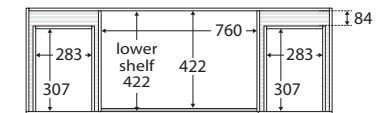

## Edge 1500MM WALL-HUNG CABINET

SIDE VIEW:  
SHELF STORAGE

SIDE VIEW: RECESS  
& DRAWER STORAGE

We aim to ensure that specifications are correct at the time of publication. All measurements are shown in millimetres. For MDF cabinetry, please allow +/- 5 mm tolerance per 1000 mm for manufacturing variance in straightness. Always use measurements of actual product received for final specification as the technical drawing may contain differences. Due to printing limitations, physical colour may vary from the image shown. Fienza reserves the right to make modifications without prior notice.