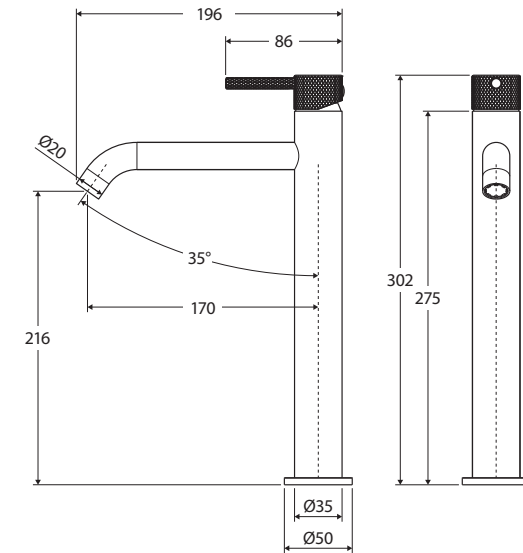

## Axle® TALL BASIN MIXER

### Features

WELS 5 Star rated, 5L/min

- Unique industrial cross-hatched handle
- Curved outlet
- Made from solid brass
- High quality European cartridge (25 mm)
- PEX split-resistant hoses

**Please note:** This product may have a visible Fienza or Watermark logo.

We aim to ensure that specifications are correct at the time of publication. All measurements are shown in millimetres. Always use measurements of actual product received for final specification as the technical drawing may contain differences. Due to printing limitations, physical colour may vary from the image shown. Fienza reserves the right to make modifications without prior notice.