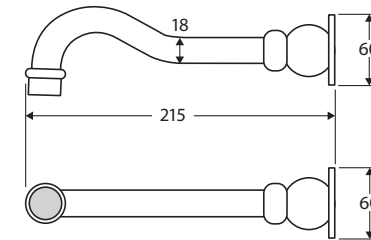

Lillian

BASIN/BATH OUTLET

Features

- Wall mounted, fixed position
- Made from solid brass
- Female 1/2" BSPP inlet
- **WELS 5 Star rated, 5L/min**

Available in

Polished
Chrome
336110

PVD
Brushed Nickel
336110BN

We aim to ensure that specifications are correct at the time of publication. All measurements are shown in millimetres. Always use measurements of actual product received for final specification as the technical drawing may contain differences. Due to printing limitations, physical colour may vary from the image shown. Fienza reserves the right to make modifications without prior notice.