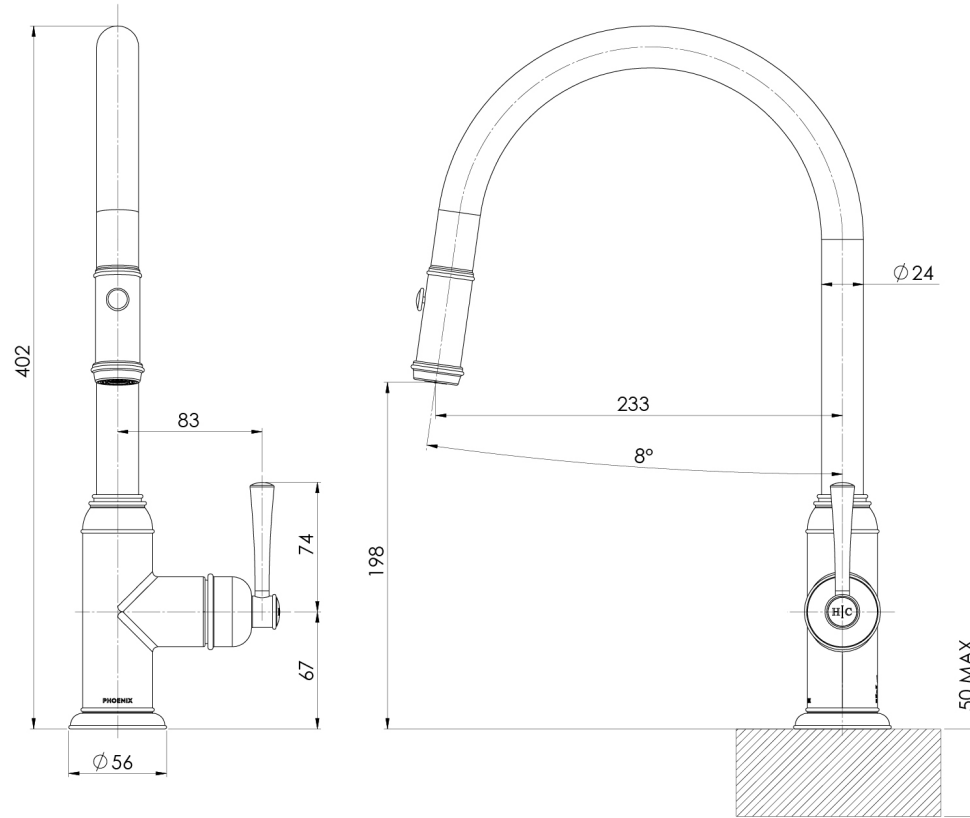

# CROMFORD

CROMFORD PULL OUT SINK MIXER 200MM - LEAD FREE

## SPECIFICATIONS

Product complies with the lead free Australian Building Codes Board regulations in 2026

Please visit <https://www.phoenixtapware.com.au/warranty> to view the full warranty

While we aim to ensure the specifications shown are correct at time of printing, Phoenix Tapware reserves the right to make modifications without prior notice. Always use the physical product measurements for mark-ups and roughing-in as the line drawing shown may differ from the actual product over time. All measurements are shown in millimetres. Colours may vary from image shown.