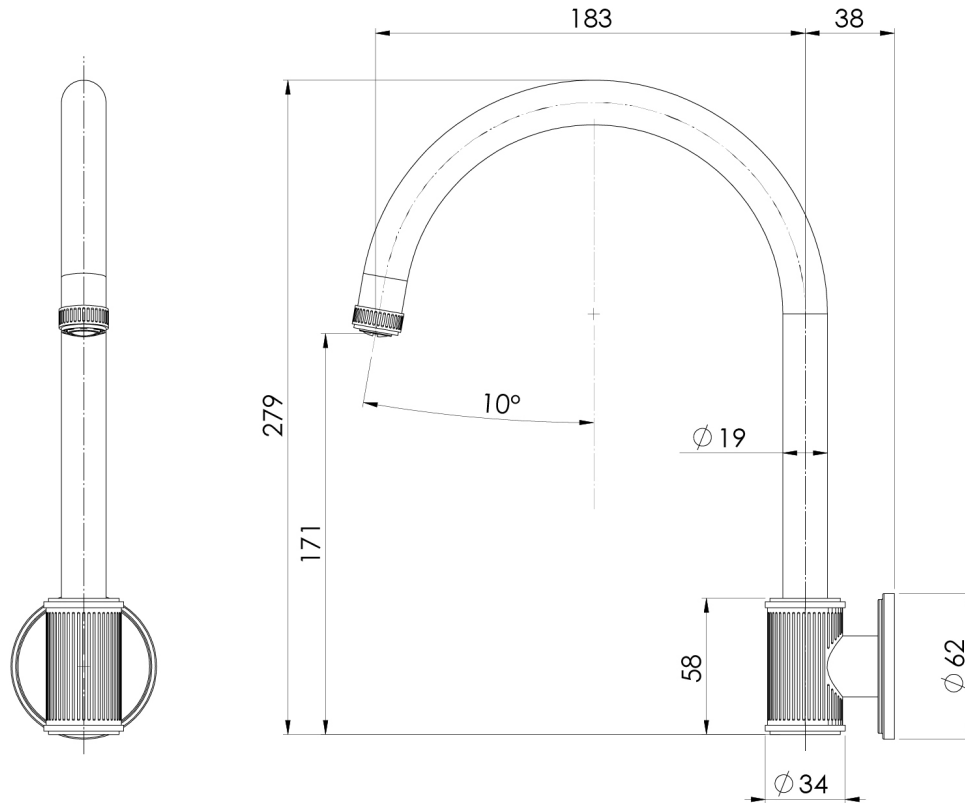

WILTERN

WILTERN WALL SINK OUTLET - LEAD FREE

SPECIFICATIONS

AVAILABLE IN

144-0870-00-1
Chrome

144-0870-40-1
Brushed Nickel

144-0870-31-1
Brushed Carbon

144-0870-12-1
Brushed Gold

Product complies with the lead free Australian Building Codes Board regulations in 2026

Please visit <https://www.phoenixtapware.com.au/warranty> to view the full warranty

While we aim to ensure the specifications shown are correct at time of printing, Phoenix Tapware reserves the right to make modifications without prior notice. Always use the physical product measurements for mark-ups and roughing-in as the line drawing shown may differ from the actual product over time. All measurements are shown in millimetres. Colours may vary from image shown.