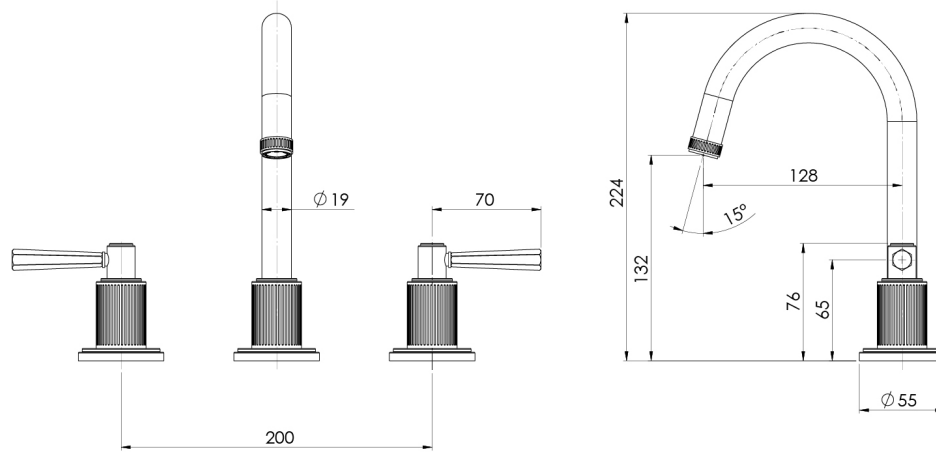

## SPECIFICATIONS

Product complies with the lead free Australian Building Codes Board regulations in 2026

Please visit <https://www.phoenixtapware.com.au/warranty> to view the full warranty

While we aim to ensure the specifications shown are correct at time of printing, Phoenix Tapware reserves the right to make modifications without prior notice. Always use the physical product measurements for mark-ups and roughing-in as the line drawing shown may differ from the actual product over time. All measurements are shown in millimetres. Colours may vary from image shown.