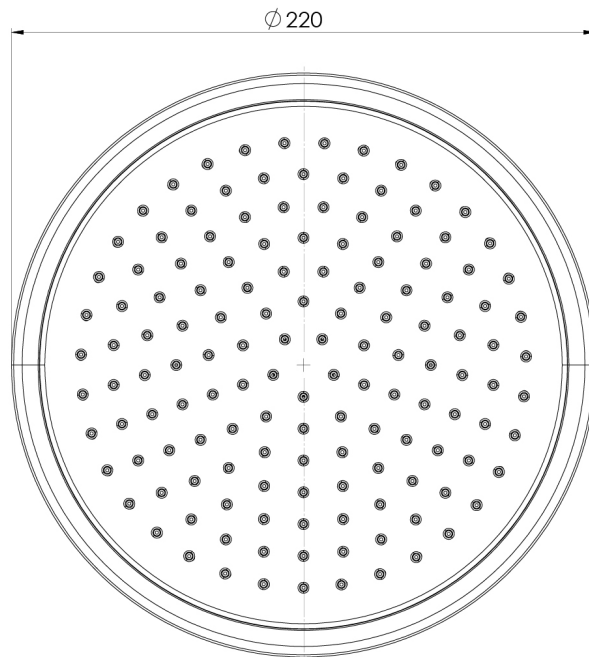

WILTERN

WILTERN SHOWER ROSE

SPECIFICATIONS

AVAILABLE IN

144-5000-00
Chrome

144-5000-40
Brushed Nickel

144-5000-31
Brushed Carbon

144-5000-12
Brushed Gold