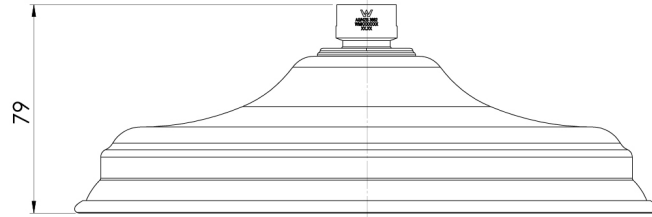

WILTERN

WILTERN SHOWER ROSE

SPECIFICATIONS

AVAILABLE IN

144-5000-00
Chrome

144-5000-40
Brushed Nickel

144-5000-31
Brushed Carbon

144-5000-12
Brushed Gold