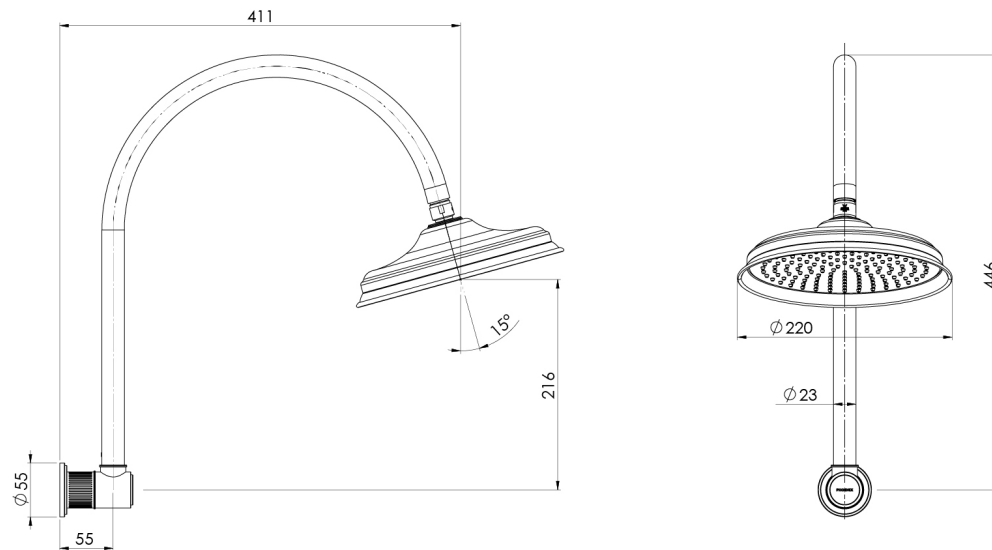

WILTERN

WILTERN HIGH-RISE SHOWER ARM AND ROSE

SPECIFICATIONS

AVAILABLE IN

144-5300-00
Chrome

144-5300-40
Brushed Nickel

144-5300-31
Brushed Carbon

144-5300-12
Brushed Gold

Please visit <https://www.phoenixtapware.com.au/warranty> to view the full warranty

While we aim to ensure the specifications shown are correct at time of printing, Phoenix Tapware reserves the right to make modifications without prior notice. Always use the physical product measurements for mark-ups and roughing-in as the line drawing shown may differ from the actual product over time. All measurements are shown in millimetres. Colours may vary from image shown.