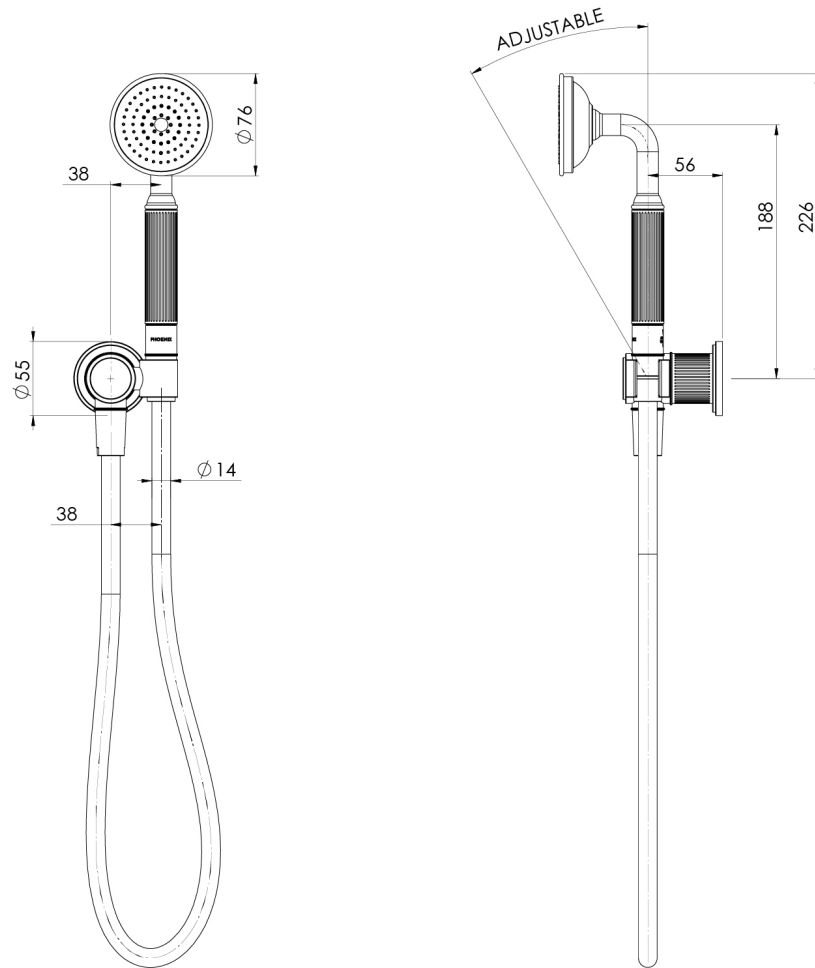

WILTERN

WILTERN HAND SHOWER

SPECIFICATIONS

AVAILABLE IN

144-6710-00
Chrome

144-6710-40
Brushed Nickel

144-6710-31
Brushed Carbon

144-6710-12
Brushed Gold

Please visit <https://www.phoenixtapware.com.au/warranty> to view the full warranty

AS2485.1 Compliant Dual Check Valves

While we aim to ensure the specifications shown are correct at time of printing, Phoenix Tapware reserves the right to make modifications without prior notice. Always use the physical product measurements for mark-ups and roughing-in as the line drawing shown may differ from the actual product over time. All measurements are shown in millimetres. Colours may vary from image shown.