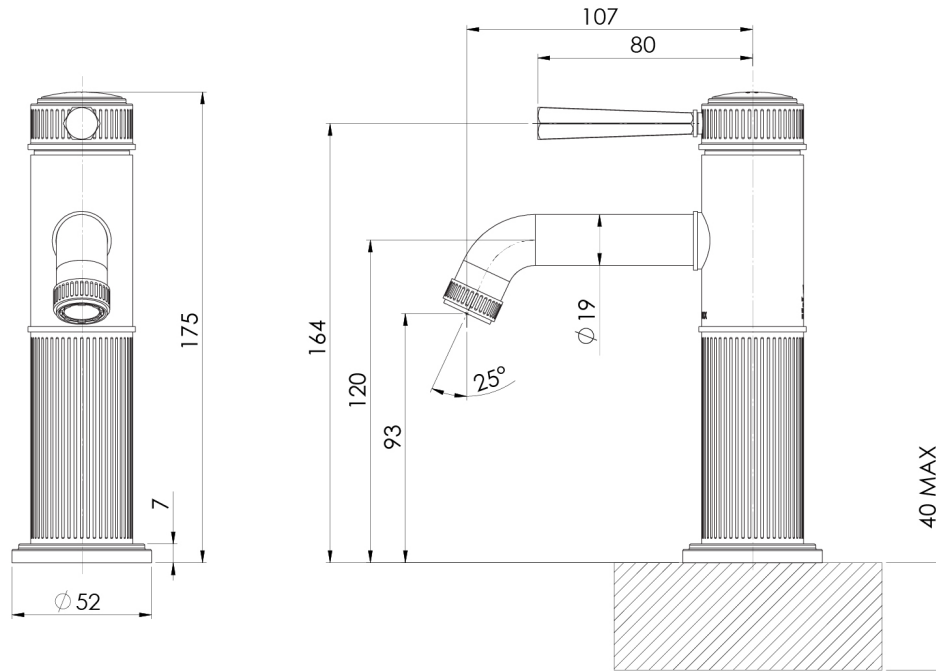

WILTERN

WILTERN BASIN MIXER - LEAD FREE

SPECIFICATIONS

AVAILABLE IN

144-7700-00-1
Chrome

144-7700-40-1
Brushed Nickel

144-7700-31-1
Brushed Carbon

144-7700-12-1
Brushed Gold

Product complies with the lead free Australian Building Codes Board regulations in 2026

Please visit <https://www.phoenixtapware.com.au/warranty> to view the full warranty

While we aim to ensure the specifications shown are correct at time of printing, Phoenix Tapware reserves the right to make modifications without prior notice. Always use the physical product measurements for mark-ups and roughing-in as the line drawing shown may differ from the actual product over time. All measurements are shown in millimetres. Colours may vary from image shown.