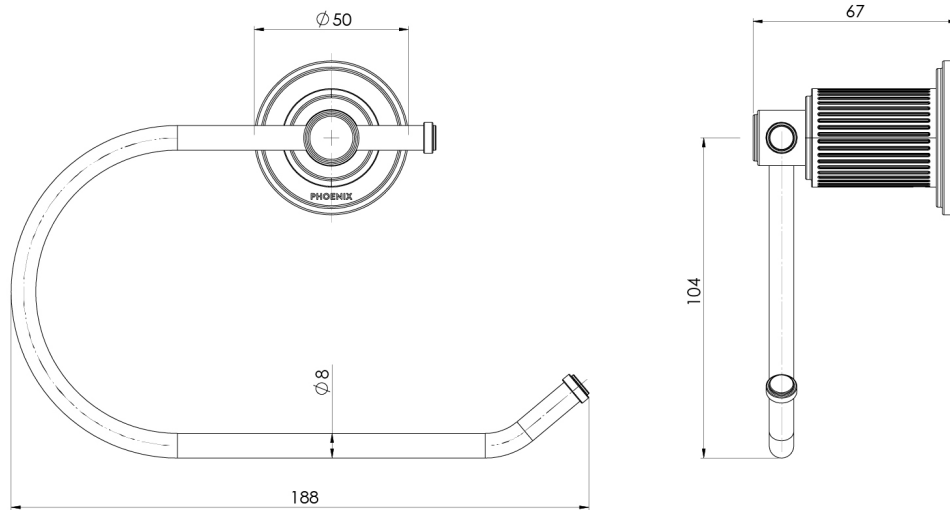

WILTERN

WILTERN TOILET ROLL HOLDER

SPECIFICATIONS

AVAILABLE IN

144-8200-00
Chrome

144-8200-40
Brushed Nickel

144-8200-31
Brushed Carbon

144-8200-12
Brushed Gold

Please visit <https://www.phoenixtapware.com.au/warranty> to view the full warranty

While we aim to ensure the specifications shown are correct at time of printing, Phoenix Tapware reserves the right to make modifications without prior notice. Always use the physical product measurements for mark-ups and roughing-in as the line drawing shown may differ from the actual product over time. All measurements are shown in millimetres. Colours may vary from image shown.