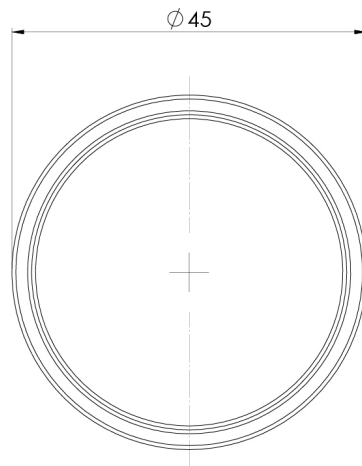

WILTERN

WILTERN ROBE HOOK

SPECIFICATIONS

AVAILABLE IN

144-8400-00
Chrome

144-8400-40
Brushed Nickel

144-8400-31
Brushed Carbon

144-8400-12
Brushed Gold