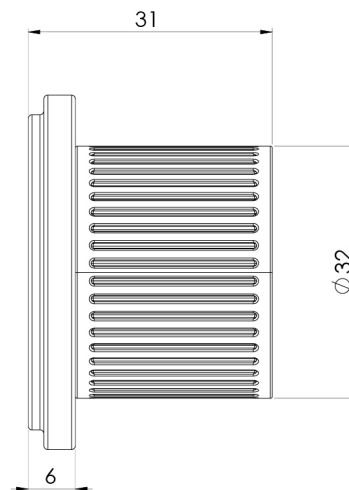

WILTERN

WILTERN ROBE HOOK

SPECIFICATIONS

AVAILABLE IN

144-8400-00
Chrome

144-8400-40
Brushed Nickel

144-8400-31
Brushed Carbon

144-8400-12
Brushed Gold