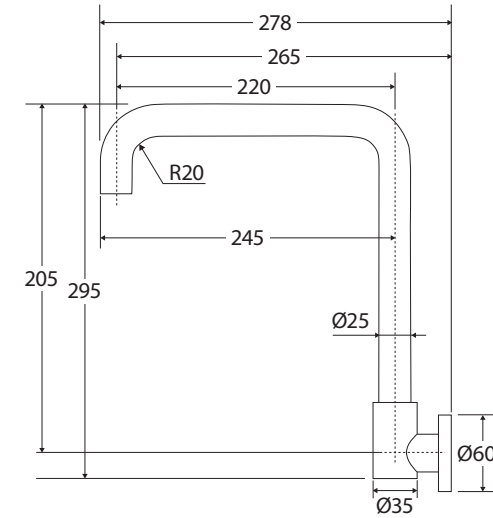

Kaya® Squareline WALL OUTLET

Features

WELS 5 Star rated, 5L/min

- Swivel outlet
- Includes pre-fitted basin aerator and free-flow aerator
- Turn-fit installation
- Female 1/2" BSPP inlet
- Made from stainless steel

Please note: This product may have a visible Fienza or Watermark logo.

*Defined as containing less than 0.25% lead.

Lead Free*

Available in

Electroplated
Chrome
228122-LF

Electroplated
Matte White
228122MW-LF

Electroplated
Matte Black
228122B-LF

PVD
Brushed Nickel
228122BN-LF

PVD
Gun Metal
228122GM-LF

PVD
Brushed Copper
228122CO-LF

PVD
Urban Brass
228122UB-LF

Cleaning & Care

- Regularly clean with mild soapy water using a microfibre cloth.
- In highly polluted or coastal locations, we recommend cleaning 2-3 times per week.
- Do not use harsh detergents, bleach, cream cleaners or citrus based cleaners. These substances are abrasive and will damage the surface.
- Do not use undue pressure and wipe in one direction only.

We aim to ensure that specifications are correct at the time of publication. All measurements are shown in millimetres. Always use measurements of actual product received for final specification as the technical drawing may contain differences. Due to printing limitations, physical colour may vary from the image shown. Fienza reserves the right to make modifications without prior notice.