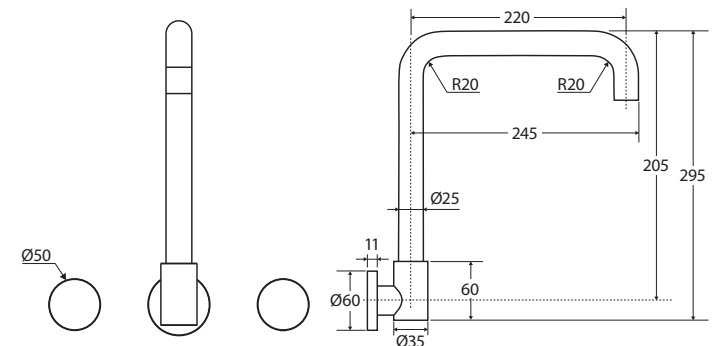

Kaya® Squareline WALL SET, ROUND TAPS

Features

WELS 5 Star rated, 5L/min when installed over basin

- Designed for basin, bath and sink
- Swivel outlet
- Includes pre-fitted basin aerator and free-flow aerator
- Turn-fit installation
- Female ½" BSPP inlet
- Contra-rotating outward taps with concealed back plates
- ¼ turn ceramic discs
- Spindles included
- Made from stainless steel and lead-free brass*

Please note: This product may have a visible Fienza or Watermark logo.

*Defined as containing less than 0.25% lead.

Lead Free*

Available in

Electroplated Chrome 338105-LF	Electroplated Matte White 338105MW-LF	Electroplated Matte Black 338105B-LF	
PVD Brushed Nickel 338105BN-LF	PVD Gun Metal 338105GM-LF	PVD Brushed Copper 338105CO-LF	PVD Urban Brass 338105UB-LF

Cleaning & Care

- Regularly clean with mild soapy water using a microfibre cloth.
- In highly polluted or coastal locations, we recommend cleaning 2-3 times per week.
- Do not use harsh detergents, bleach, cream cleaners or citrus based cleaners. These substances are abrasive and will damage the surface.
- Do not use undue pressure and wipe in one direction only.

We aim to ensure that specifications are correct at the time of publication. All measurements are shown in millimetres. Always use measurements of actual product received for final specification as the technical drawing may contain differences. Due to printing limitations, physical colour may vary from the image shown. Fienza reserves the right to make modifications without prior notice.