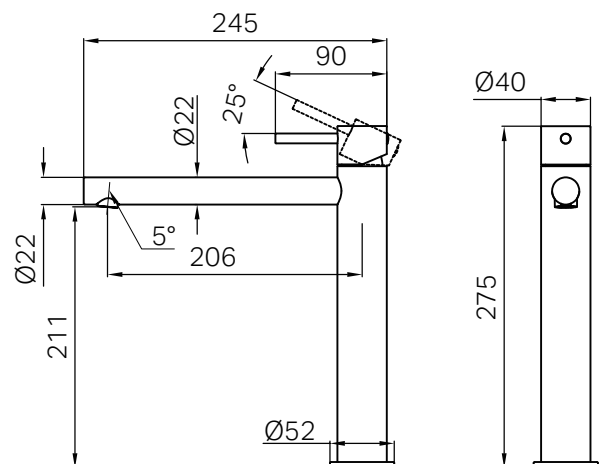

Nero

Dolce II Tall Basin Mixer

Finish & SKU

 Chrome 25B002CH	 Brushed Nickel 25B002BN
 Matte Black 25B002MB	 Brushed Gold 25B002BG
 Gun Metal 25B002GM	

Specifications

Watermark License

WM-060073

Temperature Rating

Min 1°C-Max 75°C

Pressure Rating

Min 150kpa-Max 500kpa

Warranty

Lead Free

Features

- Made from durable lead-free 304 stainless steel
- Straight spout design for a modern, clean look
- Suitable for mains pressure use only
- Includes polyamide PEX flexible hose (1/2 BSP female)
- Available in 5 different finishes

- Dimensions are nominal measurements only.