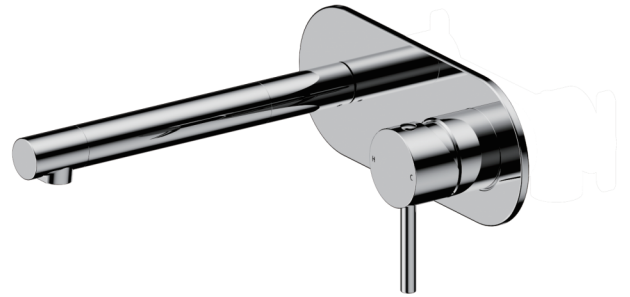

Nero

Dolce II Wall Basin/Bath Mixer

Finish & SKU

 Chrome 25B005CH	 Brushed Nickel 25B005BN
 Matte Black 25B005MB	 Brushed Gold 25B005BG
 Gun Metal 25B005GM	

Specifications

Watermark License

WM-060073

Temperature Rating

Min 1°C-Max 75°C

Pressure Rating

Min 150kpa-Max 500kpa

Warranty

Lead Free

Features

- Made from lead-free 304 stainless steel
- G1/2 female water inlet connection
- Body and trim kits packed separately
- Suitable for mains pressure systems
- Supplied with restricted aerator (standard)
- Includes optional non-restricted aerator for bath use
- Available in 5 different finishes