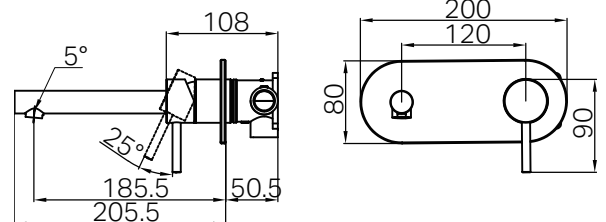

Nero

Dolce II Wall Basin/Bath Mixer

Finish & SKU

 Chrome 25B005CH	 Brushed Nickel 25B005BN
 Matte Black 25B005MB	 Brushed Gold 25B005BG
 Gun Metal 25B005GM	

Specifications

Watermark License

WM-060073

Temperature Rating

Min 1°C-Max 75°C

Pressure Rating

Min 150kpa-Max 500kpa

Warranty

Lead Free

Features

- Made from lead-free 304 stainless steel
- G1/2 female water inlet connection
- Body and trim kits packed separately
- Suitable for mains pressure systems
- Supplied with restricted aerator (standard)
- Includes optional non-restricted aerator for bath use
- Available in 5 different finishes

- Dimensions are nominal measurements only.