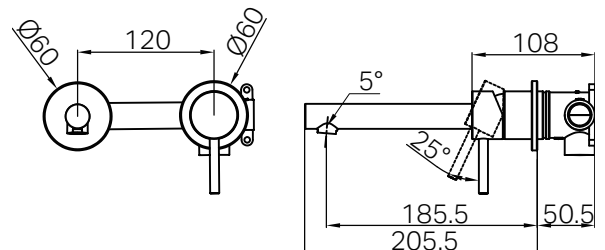

### Features

- Made from lead-free 304 stainless steel
- G1/2 female water inlet connection
- Body and trim kits packed separately
- Suitable for mains pressure systems
- Supplied with restricted aerator (standard)
- Includes optional non-restricted aerator for bath use
- Available in 5 different finishes