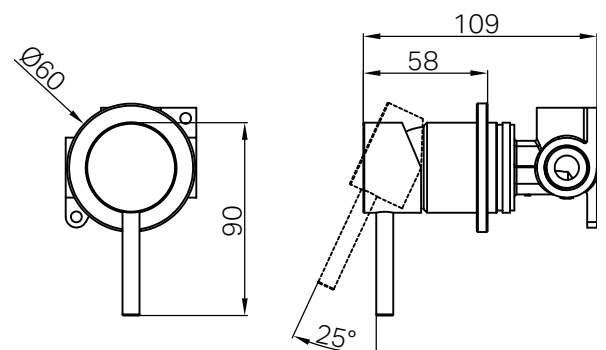

Dolce II Shower Mixer

Finish & SKU

 Chrome 25B010CH	 Brushed Nickel 25B010BN
 Matte Black 25B010MB	 Brushed Gold 25B010BG
 Gun Metal 25B010GM	

Specifications

Watermark License

WM-060073

Temperature Rating

Min 1°C-Max 75°C

Pressure Rating

Min 150kpa-Max 500kpa

Warranty

Lead Free

Features

- Minimalist design with clean, modern lines
- Made from 304 stainless steel
- Body and trim kits packed separately
- Suitable for mains pressure systems
- Available in 5 different finishes

- Dimensions are nominal measurements only.