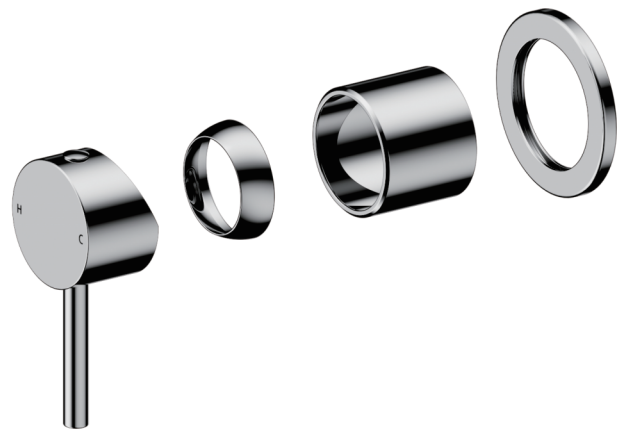

# Nero

## Dolce II Shower Mixer Trim Kits Only

### Finish & SKU

 <b>Chrome</b> 25B012CH	 <b>Brushed Nickel</b> 25B012BN
 <b>Matte Black</b> 25B012MB	 <b>Brushed Gold</b> 25B012BG
 <b>Gun Metal</b> 25B012GM	

### Features

- Minimalist design with clean, modern lines
- Made from 304 stainless steel
- Compatible with In-Wall Body NRUB002
- Suitable for mains pressure systems
- Available in 5 different finishes