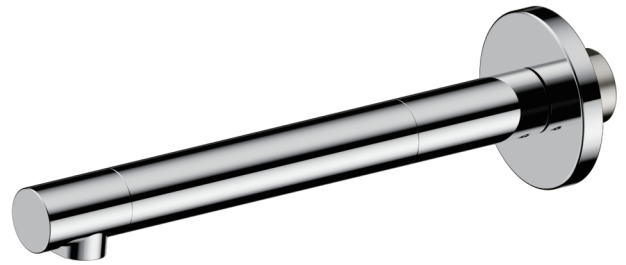

Nero

Dolce II Basin/Bath Spout Only

Finish & SKU

 Chrome 25B013CH	 Brushed Nickel 25B013BN
 Matte Black 25B013MB	 Brushed Gold 25B013BG
 Gun Metal 25B013GM	

Specifications

Watermark License

WM-060073

Temperature Rating

Min 1°C-Max 75°C

Pressure Rating

Min 150kpa-Max 500kpa

Warranty

Lead Free

Features

- Minimalist design with clean, modern lines
- Made from lead-free 304 stainless steel
- G1/2 female push-fit connection
- Supplied with restricted aerator (standard)
- Includes optional non-restricted aerator for bath use
- Available in 5 different finishes