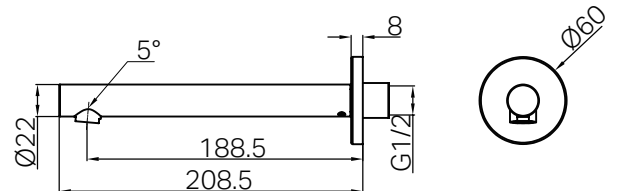

Nero

Dolce II Basin/Bath Spout Only

Finish & SKU

 Chrome 25B013CH	 Brushed Nickel 25B013BN
 Matte Black 25B013MB	 Brushed Gold 25B013BG
 Gun Metal 25B013GM	

Specifications

Watermark License

WM-060073

Temperature Rating

Min 1°C-Max 75°C

Pressure Rating

Min 150kpa-Max 500kpa

Warranty

Lead Free

Features

- Minimalist design with clean, modern lines
- Made from lead-free 304 stainless steel
- G1/2 female push-fit connection
- Supplied with restricted aerator (standard)
- Includes optional non-restricted aerator for bath use
- Available in 5 different finishes

- Dimensions are nominal measurements only.