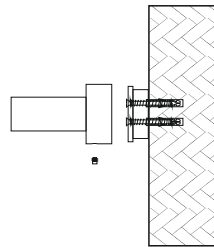

4. Attach the Accessory
Place the accessory body over the mounting bracket. Secure in position by tightening the grub screw with the Allen key provided.

Confirm that the accessory is firmly fixed and does not wobble.