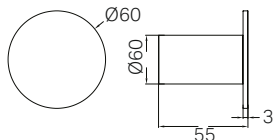

MECCA BATHROOM ACCESSORIES

ROBE HOOK

NR1982aCH / NR1982aMB / NR1982aBN
NR1982aBG / NR1982aBZ / NR1982aMW
NR1982aGM