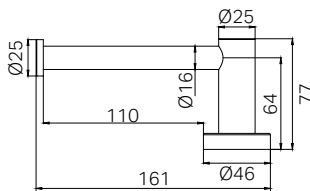

TOILET ROLL HOLDER

NR1986CH / NR1986MB / NR1986BN
NR1986BG / NR1986BZ / NR1986MW
NR1986GM