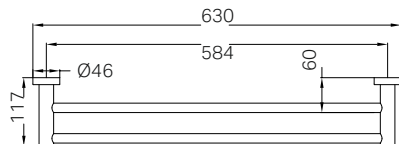

DOUBLE TOWEL RAIL 600MM

NR1924dCH / NR1924dMB / NR1924dBN
NR1924dBG / NR1924dBZ / NR1924dMW
NR1924dGM