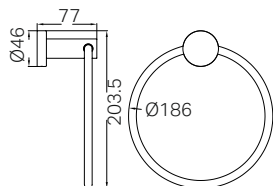

HAND TOWEL RING

NR1980CH / NR1980MB / NR1980BN
NR1980BG / NR1980BZ / NR1980MW
NR1980GM