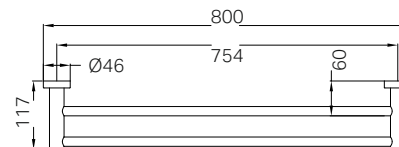

DOUBLE TOWEL RAIL 800MM

NR1930dCH / NR1930dMB / NR1930dBN
NR1930dBG / NR1930dBZ / NR1930dMW
NR1930dGM