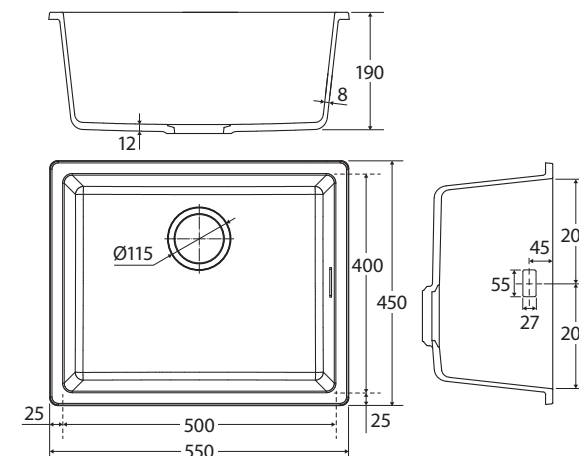

Kuro

GRANITE SINGLE KITCHEN SINK, 38L

Features

- Food safe hygienic surface
- Silky smooth finish that is easy to clean
- Impact, heat and stain resistant
- Matching integrated overflow
- Matching basket waste included (stainless steel waste for white sink)
- Topmount or undermount installation
- Undermount brackets and screws included
- Capacity: 38L
- Overall size: 550 L x 450 W x 190 D mm

We aim to ensure that specifications are correct at the time of publication. All measurements are shown in millimetres. Always use measurements of actual product received for final specification as the technical drawing may contain differences. Due to printing limitations, physical colour may vary from the image shown. Fienza reserves the right to make modifications without prior notice.