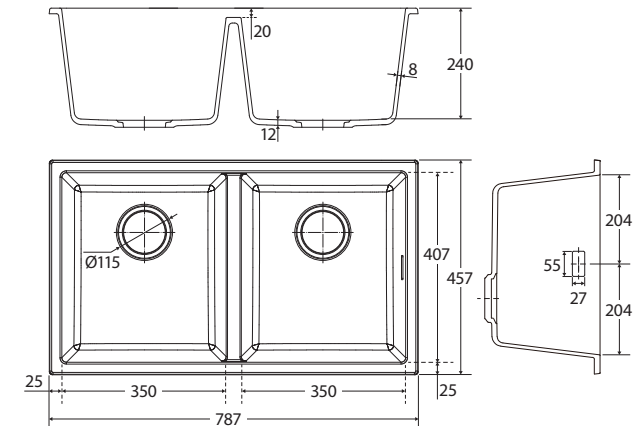

Kuro

GRANITE DOUBLE KITCHEN SINK, 34L/34L

Features

- Food safe hygienic surface
- Silky smooth finish that is easy to clean
- Impact, heat and stain resistant
- Matching integrated overflow
- Matching basket waste included (stainless steel waste for white sink)
- Topmount or undermount installation
- Undermount brackets and screws included
- Capacity: 34L/34L
- Overall size: 787 L x 457 W x 240 D mm

We aim to ensure that specifications are correct at the time of publication. All measurements are shown in millimetres. Always use measurements of actual product received for final specification as the technical drawing may contain differences. Due to printing limitations, physical colour may vary from the image shown. Fienza reserves the right to make modifications without prior notice.