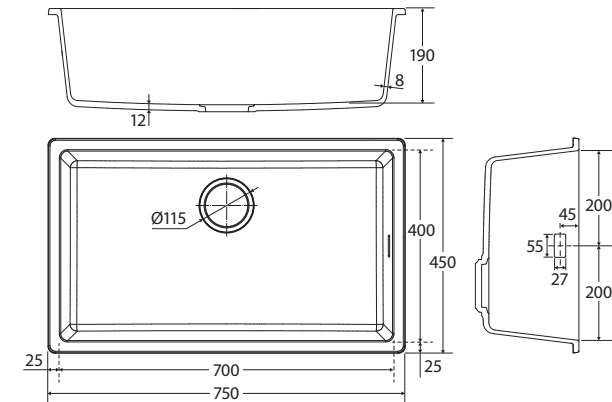

Kuro

GRANITE SINGLE KITCHEN SINK, 53L

Features

- Food safe hygienic surface
- Silky smooth finish that is easy to clean
- Impact, heat and stain resistant
- Matching integrated overflow
- Matching basket waste included (stainless steel waste for white sink)
- Topmount or undermount installation
- Undermount brackets and screws included
- Capacity: 53L
- Overall size: 750 L x 450 W x 190 D mm

We aim to ensure that specifications are correct at the time of publication. All measurements are shown in millimetres. Always use measurements of actual product received for final specification as the technical drawing may contain differences. Due to printing limitations, physical colour may vary from the image shown. Fienza reserves the right to make modifications without prior notice.