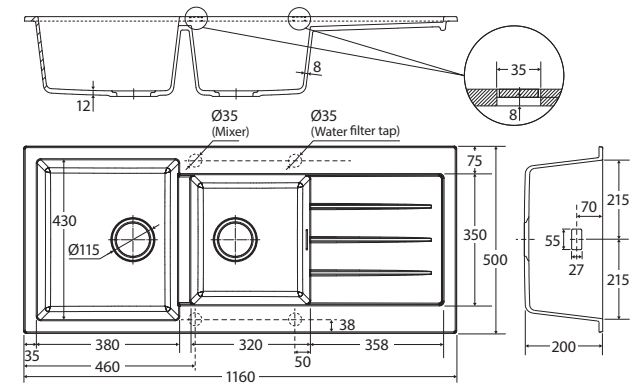

Kuro

GRANITE DOUBLE KITCHEN SINK WITH DRAINER, 32L/22L

Features

- Food safe hygienic surface
- Silky smooth finish that is easy to clean
- Impact, heat and stain resistant
- Available with no tap holes, 1 tap hole (mixer only) or 2 tap holes (for mixer and water filter tap)
- PVD matte black integrated overflow
- PVD matte black basket waste included
- Topmount installation
- Capacity: 32L/22L
- Overall size: 1160 L x 500 W x 200 D mm

Available in

No Tap Hole
68606

1 Tap Hole
Left-Hand Bowl
68606L-1

1 Tap Hole
Right-Hand Bowl
68606R-1

2 Tap Holes
Left-Hand Bowl
68606L-2

2 Tap Holes
Right-Hand Bowl
68606R-2

Cleaning & Care

- Dry off any water droplets after use with a clean dry cloth.
- Once a week use a detergent mixed with a small amount of ammonia and rub gently with a soft cloth. Rinse thoroughly with cold water after cleaning, then dry with a clean cloth.
- Do not use steel wool, abrasive cleansers or cleaning pads to clean your sink.
- Do not use chemical "silver cleaners", bleaches, or detergents containing chlorine or any of its derivatives.

We aim to ensure that specifications are correct at the time of publication. All measurements are shown in millimetres. Always use measurements of actual product received for final specification as the technical drawing may contain differences. Due to printing limitations, physical colour may vary from the image shown. Fienza reserves the right to make modifications without prior notice.