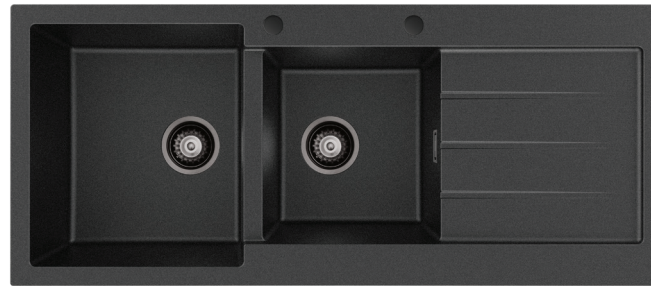

Kuro

GRANITE DOUBLE KITCHEN SINK WITH DRAINER, 32L/22L

Features

- Food safe hygienic surface
- Silky smooth finish that is easy to clean
- Impact, heat and stain resistant
- Available with no tap holes, 1 tap hole (mixer only) or 2 tap holes (for mixer and water filter tap)
- PVD matte black integrated overflow
- PVD matte black basket waste included
- Topmount installation
- Capacity: 32L/22L
- Overall size: 1160 L x 500 W x 200 D mm

Available in

No Tap Hole
68606

1 Tap Hole
Left-Hand Bowl
68606L-1

1 Tap Hole
Right-Hand Bowl
68606R-1

2 Tap Holes
Left-Hand Bowl
68606L-2

2 Tap Holes
Right-Hand Bowl
68606R-2

Cleaning & Care

- Dry off any water droplets after use with a clean dry cloth.
- Once a week use a detergent mixed with a small amount of ammonia and rub gently with a soft cloth. Rinse thoroughly with cold water after cleaning, then dry with a clean cloth.
- Do not use steel wool, abrasive cleansers or cleaning pads to clean your sink.
- Do not use chemical "silver cleaners", bleaches, or detergents containing chlorine or any of its derivatives.