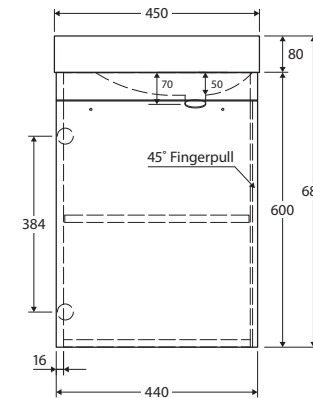

### Features

- Reversible, gloss white poly-marble basin-top
- Reversible, soft-close door, for left-hand or right-hand opening
- Bevelled edge pull-channel (long edge of door)
- Matching exterior and interior finish
- 16 mm thick backing board
- Includes cabinet and basin-top

We aim to ensure that specifications are correct at the time of publication. All measurements are shown in millimetres. For MDF cabinetry, please allow +/- 5 mm tolerance per 1000 mm for manufacturing variance in straightness. Always use measurements of actual product received for final specification as the technical drawing may contain differences. Due to printing limitations, physical colour may vary from the image shown. Fienza reserves the right to make modifications without prior notice.