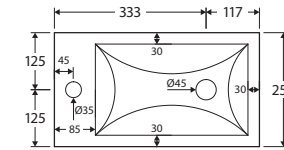

### Features

- Reversible, gloss white poly-marble basin-top
- Reversible, soft-close door, for left-hand or right-hand opening
- Bevelled edge pull-channel (long edge of door)
- Matching exterior and interior finish
- 16 mm thick backing board
- Includes cabinet and basin-top

We aim to ensure that specifications are correct at the time of publication. All measurements are shown in millimetres. For MDF cabinetry, please allow +/- 5 mm tolerance per 1000 mm for manufacturing variance in straightness. Always use measurements of actual product received for final specification as the technical drawing may contain differences. Due to printing limitations, physical colour may vary from the image shown. Fienza reserves the right to make modifications without prior notice.