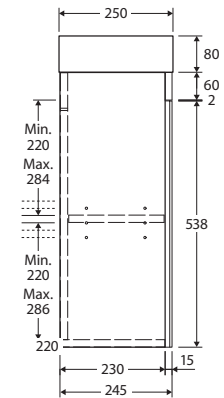

## Edge 450 WALL-HUNG VANITY NO OVERFLOW

### Features

- Reversible, gloss white poly-marble basin-top
- Reversible, soft-close door, for left-hand or right-hand opening
- Bevelled edge pull-channel (long edge of door)
- Matching exterior and interior finish
- 16 mm thick backing board
- Includes cabinet and basin-top

We aim to ensure that specifications are correct at the time of publication. All measurements are shown in millimetres. For MDF cabinetry, please allow +/- 5 mm tolerance per 1000 mm for manufacturing variance in straightness. Always use measurements of actual product received for final specification as the technical drawing may contain differences. Due to printing limitations, physical colour may vary from the image shown. Fienza reserves the right to make modifications without prior notice.