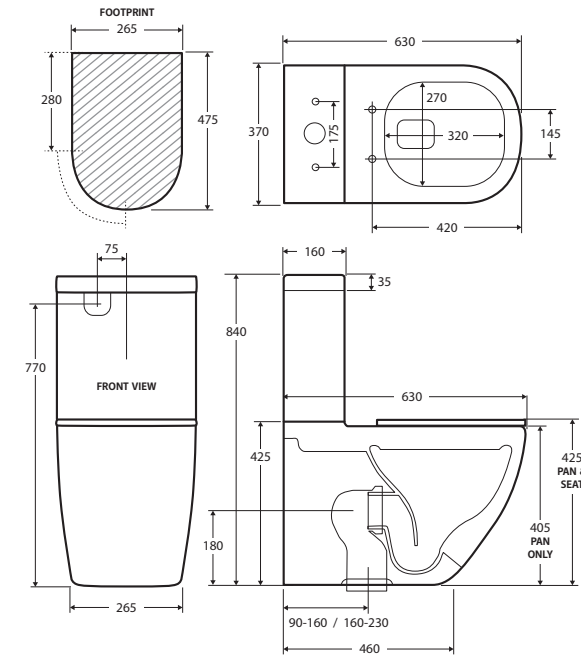

Empire Slim Seat BACK-TO-WALL TOILET SUITE

Features

- Hygienic, Nano-Glaze protection
- Short projection for tight spaces
- Gloss white finish
- Large, easy-push chrome flush buttons
- Concealed pan for easy cleaning
- UF quick release, soft close slim seat
- High quality, R&T flush mechanism
- Stainless steel hinges
- Includes floor mounting screws
- Top or bottom inlets:
 - Left top inlet
 - Left or right bottom inlet
- Available as P-Trap or S-Trap
- **WELS 4 Star rated, 4.5L/3L (3.3L average flush)**

We aim to ensure that specifications are correct at the time of publication. All measurements are shown in millimetres. For ceramic products, please allow +/- 10 mm tolerance for manufacturing variance. Always use measurements of actual product received for final specification as the technical drawing may contain differences. Due to printing limitations, physical colour may vary from the image shown. Fienza reserves the right to make modifications without prior notice.