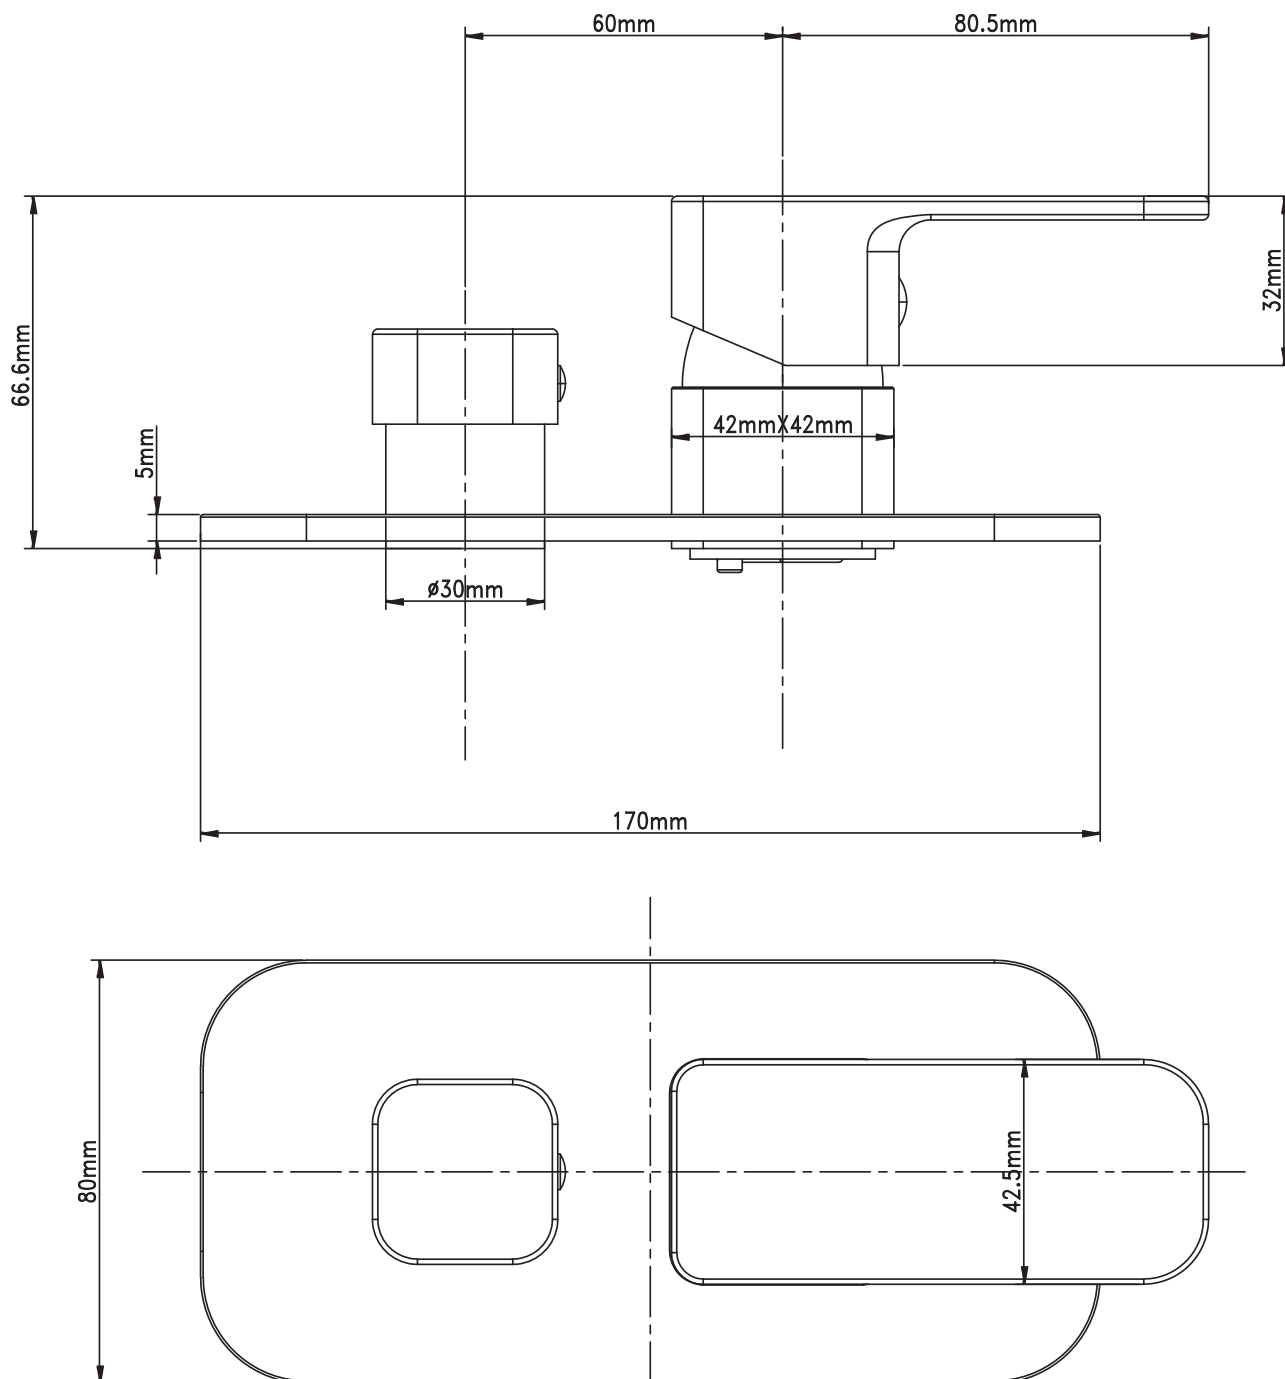

For more information call 1800 BATHROOM (1800 228 476) or visit [raymor.com.au](http://raymor.com.au)

© Registered trademark of Tradelink. All dimensions are in millimetres. Dimensions are approximate and should be checked against the physical product before installation. Changes may be made to this specification without notice due to our commitment to continual improvement. See [raymor.com.au](http://raymor.com.au) for full warranty details.  
All dimensions in mm.

# Sigma Wall Mixer with Diverter Trim Only Black.

Product Code: 304815

For more information call 1800 BATHROOM (1800 228 476) or visit [raymor.com.au](http://raymor.com.au)

© Registered trademark of Tradelink. All dimensions are in millimetres. Dimensions are approximate and should be checked against the physical product before installation. Changes may be made to this specification without notice due to our commitment to continual improvement. See [raymor.com.au](http://raymor.com.au) for full warranty details.  
All dimensions in mm.