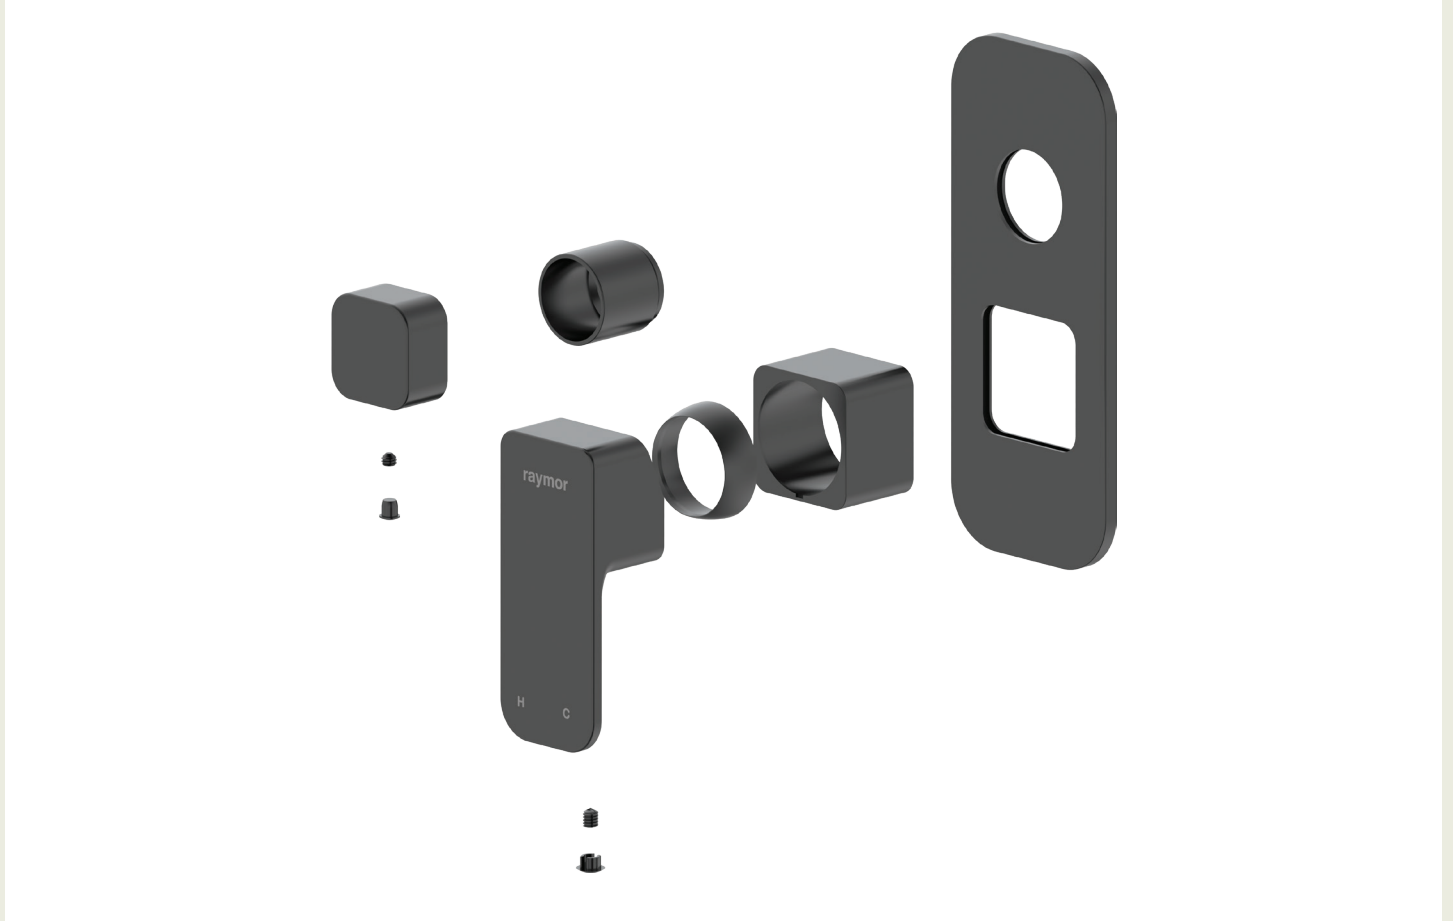

# Sigma Wall Mixer with Diverter Trim Only Black.

Product Code: 304815

## Product Specifications.

<b>Warranty</b>	20 years - Mixer Cartridge, Body, Aerator, Hoses, Spout, Handle and Chrome Finish 10 years - Handpieces and pull-down hoses 5 years - PVD and Electroplate finishes 1 year - Seals and Labour	<b>Compatibility</b>	Compatible with 304824 Ray 1 inwall body
<b>Colour</b>	Black	<b>Inclusions</b>	Wall mixer trim only Installation instructions
<b>Finish</b>	Electroplating	<b>Maintenance &amp; Care</b>	Clean using a soft sponge or cloth with warm soapy water or detergent. Never use abrasive brushes or scourer pads to clean products. Rinse with water immediately after using any cleaning solution
<b>Handle Style</b>	Paddle		

Version 1

**raymor**

# Sigma Wall Mixer with Diverter Trim Only Black.

Product Code: 304815

For more information call 1800 BATHROOM (1800 228 476) or visit [raymor.com.au](http://raymor.com.au)

© Registered trademark of Tradelink. All dimensions are in millimetres. Dimensions are approximate and should be checked against the physical product before installation. Changes may be made to this specification without notice due to our commitment to continual improvement. See [raymor.com.au](http://raymor.com.au) for full warranty details.  
All dimensions in mm.