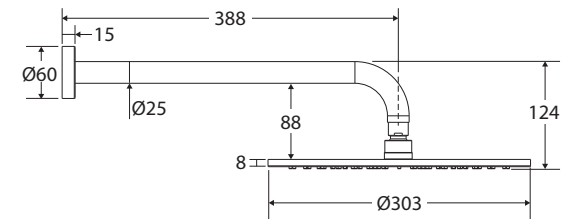

## Features

WELS 3 Star rated, 9L/min

- Thin 8 mm shower head
- Easy to clean TPR nozzles
- Brass swivel joint
- Made from lead-free stainless steel
- Flange included
- Female 1/2" BSP inlet

We aim to ensure that specifications are correct at the time of publication. All measurements are shown in millimetres. Always use measurements of actual product received for final specification as the technical drawing may contain differences. Due to printing limitations, physical colour may vary from the image shown. Fienza reserves the right to make modifications without prior notice.