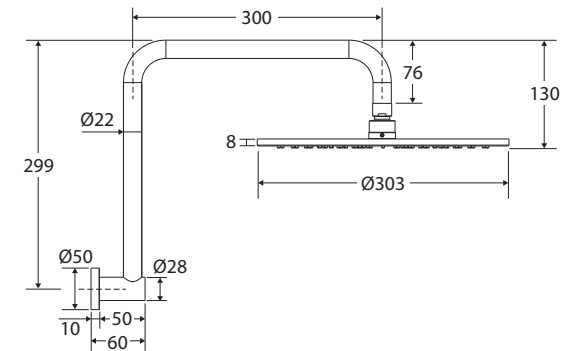

Empire Slim GOOSENECK SHOWER ARM SET

Features

WELS 3 Star rated, 9L/min

- Thin 8 mm shower head
- Easy to clean TPR nozzles
- Brass swivel joint
- Made from lead-free stainless steel
- Flange included
- Female 1/2" BSP inlet

We aim to ensure that specifications are correct at the time of publication. All measurements are shown in millimetres. Always use measurements of actual product received for final specification as the technical drawing may contain differences. Due to printing limitations, physical colour may vary from the image shown. Fienza reserves the right to make modifications without prior notice.