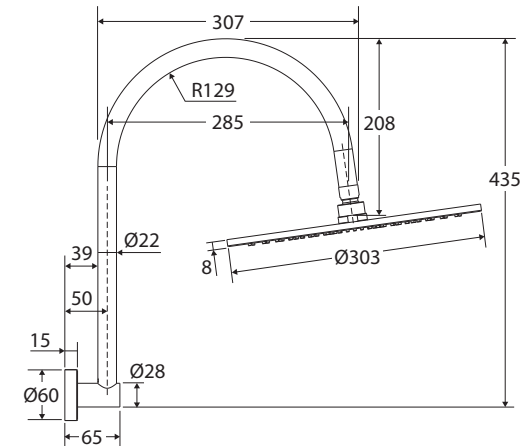

Empire Slim CURVED SHOWER ARM SET

Features

WELS 3 Star rated, 9L/min

- Thin 8 mm shower head
- Easy to clean TPR nozzles
- Brass swivel joint
- Made from lead-free stainless steel
- Flange included
- Female 1/2" BSP inlet

We aim to ensure that specifications are correct at the time of publication. All measurements are shown in millimetres. Always use measurements of actual product received for final specification as the technical drawing may contain differences. Due to printing limitations, physical colour may vary from the image shown. Fienza reserves the right to make modifications without prior notice.