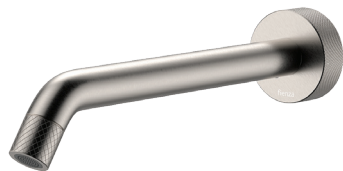

## BATH/BASIN OUTLET, 220MM

### Features

- Wall mounted, fixed position
- Includes free-flow bath aerator and restricted-flow basin aerator
- Push-fit installation
- Made from solid brass
- Female ½" BSPP inlet
- **WELS 5 Star rated, 5L/min**

### Available in

Chrome  
**231116**

PVD  
Brushed Nickel  
**231116BN**

PVD  
Gun Metal  
**231116GM**

Electroplated  
Matte Black  
**231116B**

PVD  
Urban Brass  
**231116UB**