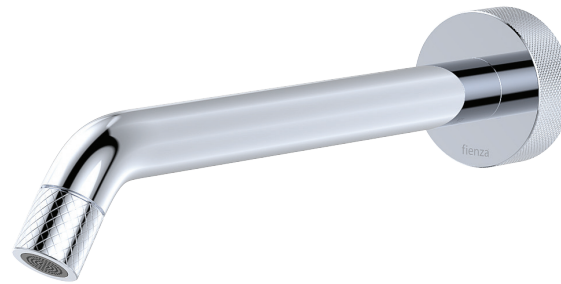

## BATH/BASIN OUTLET, 220MM

### Features

- Wall mounted, fixed position
- Includes free-flow bath aerator and restricted-flow basin aerator
- Push-fit installation
- Made from solid brass
- Female ½" BSPP inlet
- **WELS 5 Star rated, 5L/min**

### Available in

Chrome  
**231116**

PVD  
Brushed Nickel  
**231116BN**

PVD  
Gun Metal  
**231116GM**

Electroplated  
Matte Black  
**231116B**

PVD  
Urban Brass  
**231116UB**