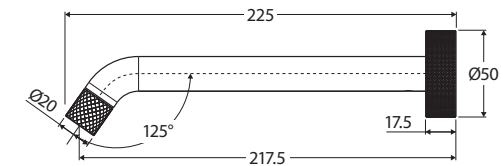

## BATH/BASIN OUTLET, 220MM

### Features

- Wall mounted, fixed position
- Includes free-flow bath aerator and restricted-flow basin aerator
- Push-fit installation
- Made from solid brass
- Female ½" BSPP inlet
- **WELS 5 Star rated, 5L/min**

We aim to ensure that specifications are correct at the time of publication. All measurements are shown in millimetres. Always use measurements of actual product received for final specification as the technical drawing may contain differences. Due to printing limitations, physical colour may vary from the image shown. Fienza reserves the right to make modifications without prior notice.