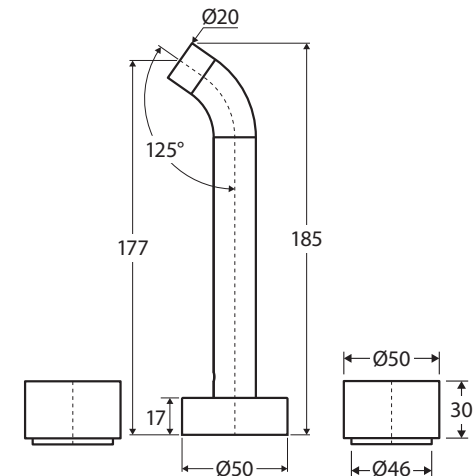

Available in

Electroplated
Chrome
338102

Electroplated
Matte White
338102MW

Electroplated
Matte Black
338102B

PVD
Brushed Nickel
338102BN

PVD
Gun Metal
338102GM

PVD
Brushed Copper
338102CO

PVD
Urban Brass
338102UB

Cleaning & Care

- Regularly clean with mild soapy water using a microfibre cloth.
- In highly polluted or coastal locations, we recommend cleaning 2-3 times per week.
- Do not use harsh detergents, bleach, cream cleaners or citrus based cleaners. These substances are abrasive and will damage the surface.
- Do not use undue pressure and wipe in one direction only.

Lead Free

We aim to ensure that specifications are correct at the time of publication. All measurements are shown in millimetres. Always use measurements of actual product received for final specification as the technical drawing may contain differences. Due to printing limitations, physical colour may vary from the image shown. Fienza reserves the right to make modifications without prior notice.