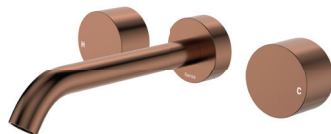

## Kaya® WALL SET, ROUND TAPS 180MM OUTLET

### Features

WELS 5 Star rated, 5.5L/min when installed over basin

- Designed for basin and bath
- Fixed position outlet
- Includes pre-fitted basin aerator and free-flow aerator
- Push-fit spout and screw-fit spigot installation
- Contra-rotating outward taps with concealed back plates
- ¼ turn ceramic discs
- Spindles included
- Made from stainless steel or lead-free brass\*

### Available in

Electroplated  
Chrome  
**338102**

Electroplated  
Matte White  
**338102MW**

Electroplated  
Matte Black  
**338102B**

PVD  
Brushed Nickel  
**338102BN**

PVD  
Gun Metal  
**338102GM**

PVD  
Brushed Copper  
**338102CO**

PVD  
Urban Brass  
**338102UB**