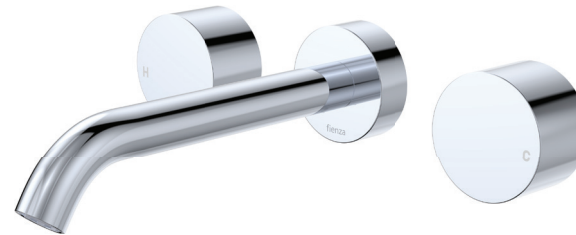

Kaya® WALL SET, ROUND TAPS 180MM OUTLET

Features

WELS 5 Star rated, 5.5L/min when installed over basin

- Designed for basin and bath
- Fixed position outlet
- Includes pre-fitted basin aerator and free-flow aerator
- Push-fit spout and screw-fit spigot installation
- Contra-rotating outward taps with concealed back plates
- ¼ turn ceramic discs
- Spindles included
- Made from stainless steel or lead-free brass*

Please note: This product may have a visible Fienza or Watermark logo.

*Defined as containing less than 0.25% lead.

Lead Free*