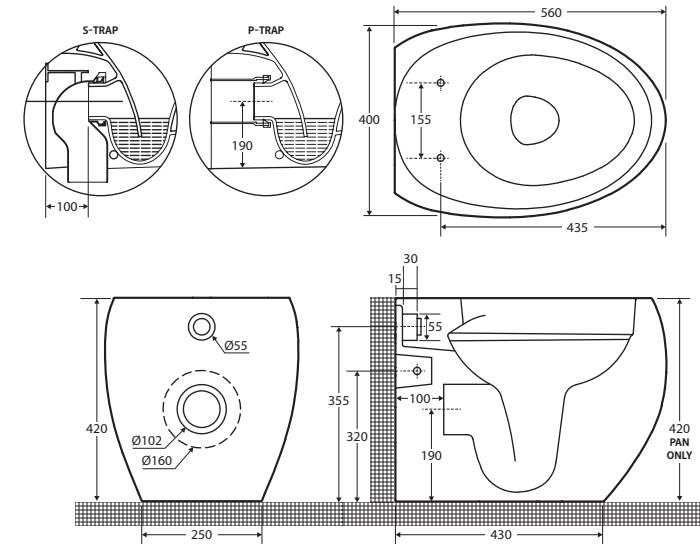

### Features

**WELS 4 Star rated, 4.4L/3L (3.3L average flush)**

- Matte white finish
- Rimless hygienic flush
- Concealed trap for easy cleaning
- UF quick release, soft close seat
- Available as P-Trap or S-Trap
- Hidden fixations – no lateral holes
- Made in UAE

### Available in

P-Trap  
Pan & Seat  
**890050MW**

P-Trap  
R&T  
**897750MW**

P-Trap  
Viega In-Wall  
**897950MW**

P-Trap  
Viega Under Counter  
**897850MW**

P-Trap  
Geberit Sigma  
**897550MW**

S-Trap  
Pan & Seat  
**890050MWA**

We aim to ensure that specifications are correct at the time of publication. All measurements are shown in millimetres. For ceramic products, please allow +/- 10 mm tolerance for manufacturing variance. Always use measurements of actual product received for final specification as the technical drawing may contain differences. Due to printing limitations, physical colour may vary from the image shown. Fienza reserves the right to make modifications without prior notice.