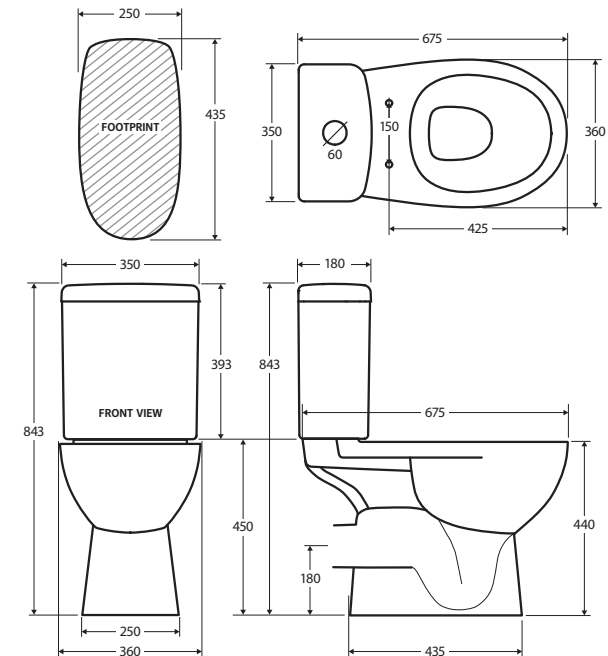

## CLOSE-COUPLED TOILET SUITE (P-TRAP)

### Features

- Rimless hygienic flush
- Extra height pan
- Gloss white finish
- Chrome flush buttons
- Concealed pan for easy cleaning
- PP soft close seat
- High quality, R&T flush mechanism
- Left or right bottom inlet
- P-Trap outlet
- Includes floor mounting screws
- **WELS 4 Star rated, 4.3L/2.8L (3.1L average flush)**