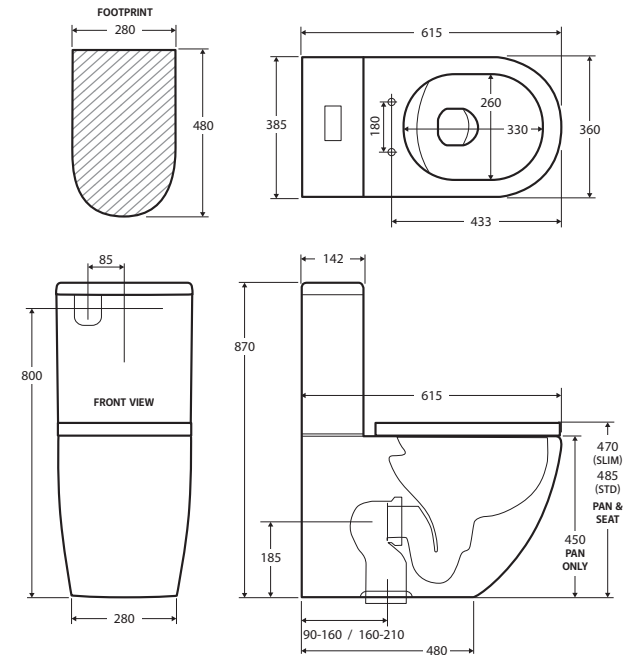

Alix BACK-TO-WALL TOILET SUITE WITH GREY SEAT

Features

- Can be installed to comply with Ambulant AS1428.1
- Rimless hygienic flush
- Extra height pan
- Short projection from wall for tight spaces
- Gloss white finish
- Large, easy-push chrome flush buttons
- Concealed pan for easy cleaning
- Gloss grey UF quick release, soft close seat
- High quality, R&T or Geberit flush systems
- Top or bottom inlets:
 - Left top inlet
 - Left or right bottom inlet
- Available as P-Trap or S-Trap
- **WELS 4 Star rated, 4.5L/3L (3.3L average flush)**

Available in

P-Trap
R&T System
K011GP

S-Trap 90-160
R&T System
K011GA

S-Trap 160-210
R&T System
K011GB

P-Trap
Geberit System
K011GGEP

S-Trap 90-160
Geberit System
K011GGEA

S-Trap 160-210
Geberit System
K011GGEB

We aim to ensure that specifications are correct at the time of publication. All measurements are shown in millimetres. For ceramic products, please allow +/- 10 mm tolerance for manufacturing variance. Always use measurements of actual product received for final specification as the technical drawing may contain differences. Due to printing limitations, physical colour may vary from the image shown. Fienza reserves the right to make modifications without prior notice.