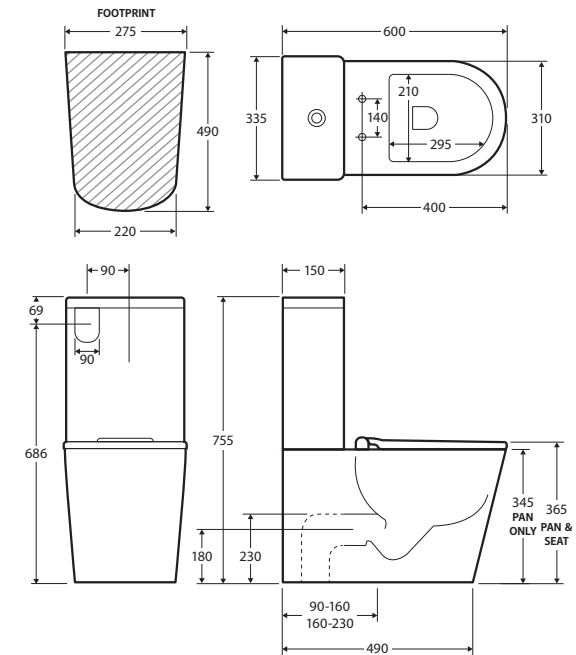

Isabella Junior BACK-TO-WALL TOILET SUITE

Features

- Two cistern options:
 - Standard with rectangular chrome flush button
 - Anti-Vandal Cistern with round chrome flush button (prevents cistern lid removal)
- Tornado rimless ultra quiet flush
- Nano-Glaze protection
- Concealed pan for easy cleaning
- UF quick release, soft close single flap seat
- Top or bottom inlets:
 - Left top inlet
 - Left or right bottom inlet
- Available as P-Trap or S-Trap
- Floor mounting pan screws included
- **WELS 4 Star rated, 4.3L/3L (3.3L average flush)**

Standard Cistern

Anti-Vandal Cistern

Available in

P-Trap
Standard Cistern
K015GBP

S-Trap 90-160
Standard Cistern
K015GBA

S-Trap 160-230
Standard Cistern
K015GBB

P-Trap
Anti-Vandal Cistern
K015GBP-2

S-Trap 90-160
Anti-Vandal Cistern
K015GBA-2

We aim to ensure that specifications are correct at the time of publication. All measurements are shown in millimetres. For ceramic products, please allow +/- 10 mm tolerance for manufacturing variance. Always use measurements of actual product received for final specification as the technical drawing may contain differences. Due to printing limitations, physical colour may vary from the image shown. Fienza reserves the right to make modifications without prior notice.